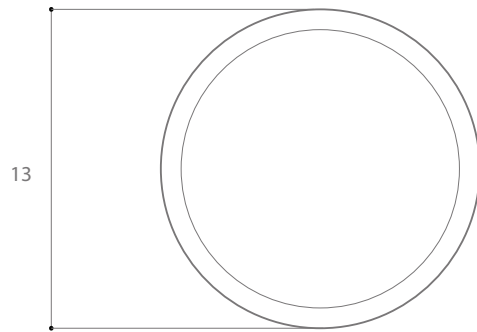

TOTEM SIDE TABLE

A derivative from the Totem, the Totem side table, combines wood and concrete to form a versatile series of objects that blend into a singular minimal structure. Comprising a concrete base with a solid wood tray top. Totem showcases a fusion of stained black ash wood and raw concrete, achieving a delicate equilibrium of weight and form.

PRODUCT SPECIFICATIONS

MATERIALS	Precast and glass fiber reinforced concrete base | removable solid wooden top in black stained ash.
DIMENSIONS	13 D 17 H IN 33 D H CM
WEIGHT	58lbs | kg
SHIPPING	Worldwide shipping. Quotes upon request.

CLEANING INSTRUCTIONS

Solid Wood

Use a soft dust cloth wrung out in clean water and gently go over marks until clean. After cleaning, the wood should be dried with a soft cloth to prevent streaks and scratches.

PLEASE NOTE: All of our wood products have a water based clearcoat for further protection.

Glass Fiber Reinforced Concrete

Use a lightly damp soft dust cloth and gently go over marks until clean. Dry it afterwards with a dry soft dust cloth. If the concrete is in direct contact with water, please dry immediately to avoid stains.

handmade in los angeles