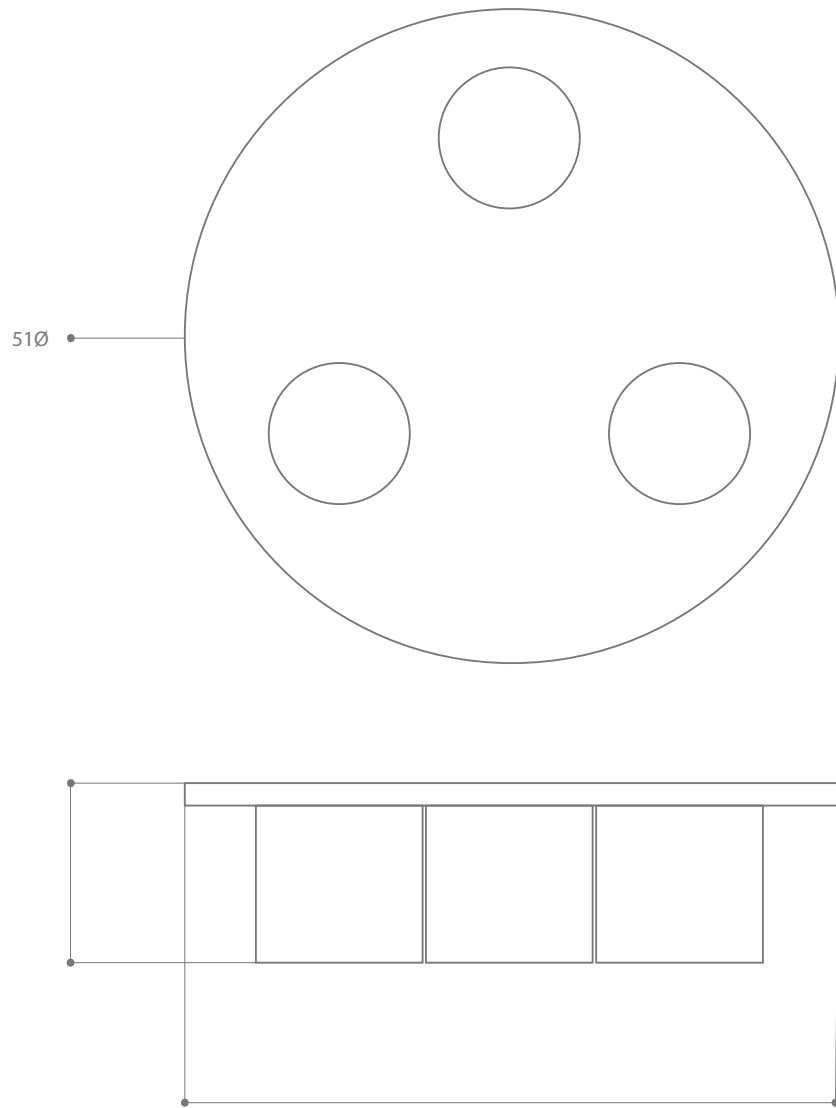

ESTUDIO PERSONA

VASSOIO TABLE

The Vassoio Coffee Table presents a substantial and captivating design. Its round shape embodies a sense of balance and harmony. The three cylindrical wooden legs seamlessly integrate with the solid wood tabletop, resulting in a strikingly neutral and minimalist aesthetic.

PRODUCT SPECIFICATIONS

MATERIALS	Solid wood with oil finish. Custom sizes available.
DIMENSIONS	51 DIA 14 H IN DIA H CM
WEIGHT	210 lbs 95 kg
SHIPPING	Worldwide shipping. Quotes upon request.

CLEANING INSTRUCTIONS