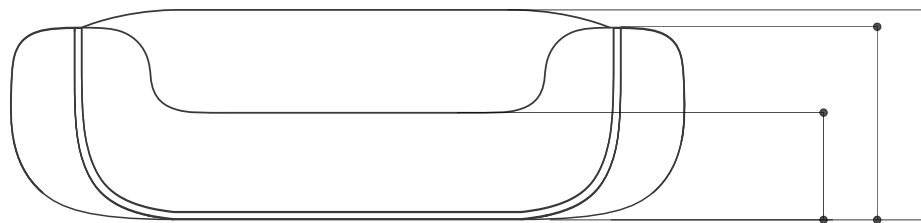

LINEA SOFA

The Linea Sofa is characterized by its thin, yet solid wood, contrasting with the gentle flow of the upholstered curves. Carrying the studio's design philosophy of playing with tension as a sculptural component

PRODUCT SPECIFICATIONS

MATERIALS	Solid wood frame traditional webbing foam walnut inlay details upholstered only in COM.
DIMENSIONS	108 W 44 D 31.5 H IN 274 W D 80 H CM
WEIGHT	354 lbs 160 kg
FABRIC REQUIREMENTS	15 yards swatch required for approval
SHIPPING	Worldwide shipping. Quotes upon request