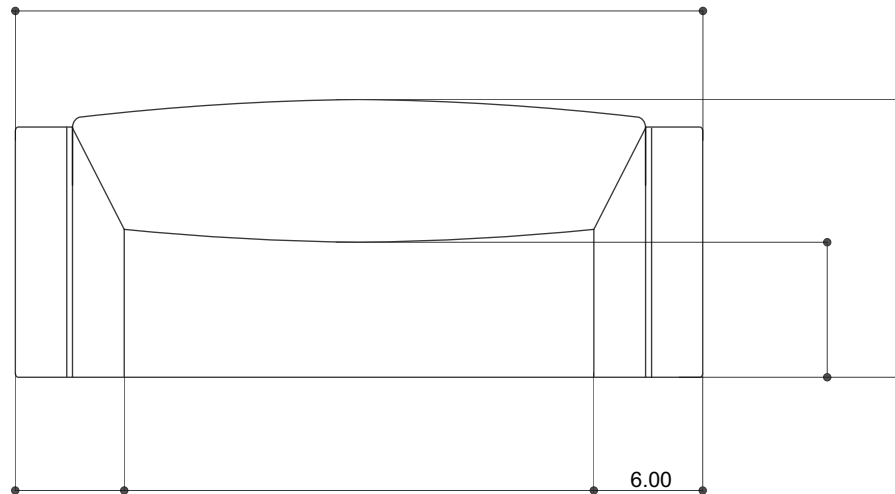

LINEA SOFA

The Linea Sofa is characterized by its thin, yet solid wood, contrasting with the gentle flow of the upholstered curves. Carrying the studio's design philosophy of playing with tension as a sculptural component

PRODUCT SPECIFICATIONS

MATERIALS	Solid wood frame traditional webbing foam walnut inlay details upholstered only in COM.
DIMENSIONS	108 W 44 D 31.5 H IN 274 W D 80 H CM
WEIGHT	354 lbs 160 kg
FABRIC REQUIREMENTS	15 yards swatch required for approval
SHIPPING	Worldwide shipping. Quotes upon request