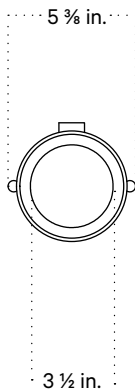

In Common With

Gemma Sconce, Small
Technical Specifications

Gemma Sconce, Small

Technical Specifications

Materials	Glass, brass
Product weight	5 lbs
Lead time	12 weeks
Bulbs included (1)	G9 / 120 V / 4.5 W / 450 lm 2700 K / dimmable
Dimmer	TRIAC
Max wattage	10 W
Certifications	UL listed, damp-rated

Updated May 1, 2023

Front View

Side View

Top View

Isometric View

Gemma Sconce, Small with Backplate

Technical Specifications

Materials	Glass, brass
Product weight	5 lbs
Lead time	12 weeks
Bulbs included (1)	G9 / 120 V / 4.5 W / 450 lm 2700 K / dimmable
Dimmer	TRIAC
Max wattage	10 W
Certifications	UL listed, damp-rated

Notes

1. This fixture has handmade elements and may exhibit variability within the same piece. These variations are inherent in the production process and are not to be considered as defects. We do our best to maintain a consistent product while honoring handmade craftsmanship.
2. Dimensions may vary within one inch.
3. This fixture has a fixed brass rod that is not adjustable. Please specify the overall length (OAL) when placing your order. OAL is measured from the ceiling to the bottom of a fixture and includes the shades