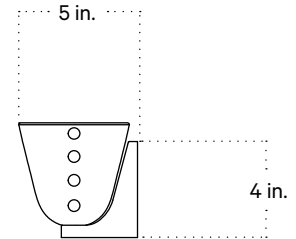

In Common With

Gemma Sconce, Small
Technical Specifications

Gemma Sconce, Small

Technical Specifications

Materials	Glass, brass
Product weight	5 lbs
Lead time	12 weeks
Bulbs included (1)	G9 / 120 V / 4.5 W / 450 lm 2700 K / dimmable
Dimmer	TRIAC
Max wattage	10 W
Certifications	UL listed, damp-rated

Notes

1. This fixture has handmade elements and may exhibit variability within the same piece. These variations are inherent in the production process and are not to be considered as defects. We do our best to maintain a consistent product while honoring handmade craftsmanship.
2. Dimensions may vary within one inch.
3. This fixture has a mud ring for a trimless installation over a standard junction box. Please note a professional drywall finisher will be required. See installation instructions for details.

Updated May 1, 2023

Front View

Side View

Top View

Isometric View

Gemma Sconce, Small with Backplate

Technical Specifications

Materials	Glass, brass
Product weight	5 lbs
Lead time	12 weeks
Bulbs included (1)	G9 / 120 V / 4.5 W / 450 lm 2700 K / dimmable
Dimmer	TRIAC
Max wattage	10 W
Certifications	UL listed, damp-rated

Notes

1. This fixture has handmade elements and may exhibit variability within the same piece. These variations are inherent in the production process and are not to be considered as defects. We do our best to maintain a consistent product while honoring handmade craftsmanship.
2. Dimensions may vary within one inch.
3. This fixture has a fixed brass rod that is not adjustable. Please specify the overall length (OAL) when placing your order. OAL is measured from the ceiling to the bottom of a fixture and includes the shades