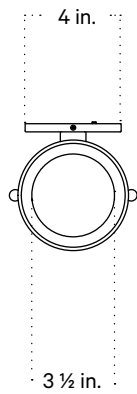

In Common With

Gemma Sconce, Small
Technical Specifications

Gemma Sconce, Small

Technical Specifications

Materials	Glass, brass
Product weight	5 lbs
Lead time	12 weeks
Bulbs included (1)	G9 / 120 V / 4.5 W / 450 lm 2700 K / dimmable
Dimmer	TRIAC
Max wattage	10 W
Certifications	UL listed, damp-rated

Updated May 1, 2023

Front View

Side View

Top View

Isometric View

Gemma Sconce, Small with Backplate

Technical Specifications

Materials	Glass, brass
Product weight	5 lbs
Lead time	12 weeks
Bulbs included (1)	G9 / 120 V / 4.5 W / 450 lm 2700 K / dimmable
Dimmer	TRIAC
Max wattage	10 W
Certifications	UL listed, damp-rated

Notes

1. This fixture has handmade elements and may exhibit variability within the same piece. These variations are inherent in the production process and are not to be considered as defects. We do our best to maintain a consistent product while honoring handmade craftsmanship.
2. Dimensions may vary within one inch.
3. This fixture has a fixed brass rod that is not adjustable. Please specify the overall length (OAL) when placing your order. OAL is measured from the ceiling to the bottom of a fixture and includes the shades

Updated May 1, 2023

Front View

Side View

Top View

Isometric View

Hand-blown Glass

Opaline

Opaline
Pistachio Embellishments