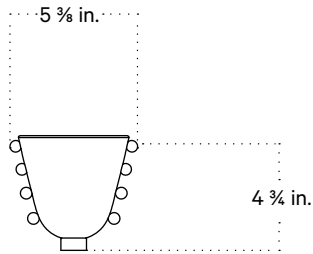

In Common With

Gemma Sconce, Small
Technical Specifications

Gemma Sconce, Small

Technical Specifications

Materials	Glass, brass
Product weight	5 lbs
Lead time	12 weeks
Bulbs included (1)	G9 / 120 V / 4.5 W / 450 lm 2700 K / dimmable
Dimmer	TRIAC
Max wattage	10 W
Certifications	UL listed, damp-rated

Notes

1. This fixture has handmade elements and may exhibit variability within the same piece. These variations are inherent in the production process and are not to be considered as defects. We do our best to maintain a consistent product while honoring handmade craftsmanship.
2. Dimensions may vary within one inch.
3. This fixture has a mud ring for a trimless installation over a standard junction box. Please note a professional drywall finisher will be required. See installation instructions for details.

Updated May 1, 2023

Front View

Side View

Top View

Isometric View

Gemma Sconce, Small with Backplate

Technical Specifications

Materials	Glass, brass
Product weight	5 lbs
Lead time	12 weeks
Bulbs included (1)	G9 / 120 V / 4.5 W / 450 lm 2700 K / dimmable
Dimmer	TRIAC
Max wattage	10 W
Certifications	UL listed, damp-rated

Notes

1. This fixture has handmade elements and may exhibit variability within the same piece. These variations are inherent in the production process and are not to be considered as defects. We do our best to maintain a consistent product while honoring handmade craftsmanship.
2. Dimensions may vary within one inch.
3. This fixture has a fixed brass rod that is not adjustable. Please specify the overall length (OAL) when placing your order. OAL is measured from the ceiling to the bottom of a fixture and includes the shades