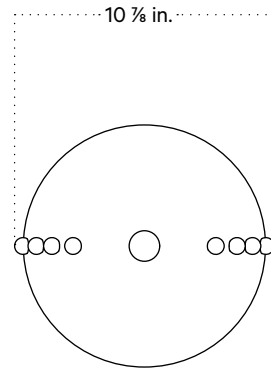

Side View

Top View

Isometric View

Inline Dimmer Switch Detail