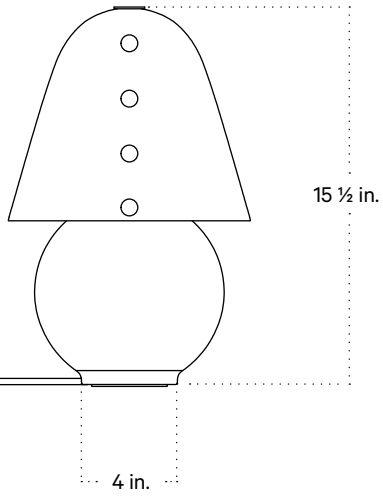

Side View

Top View

Isometric View

Inline Dimmer Switch Detail