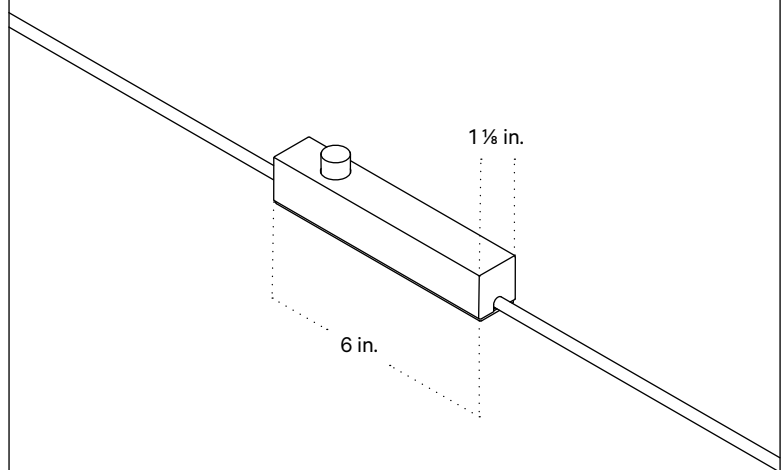

In Common With

Gemma Table Lamp
Technical Specifications

Gemma Table Lamp, Large

Technical Specifications

Materials	Glass, brass
Product weight	35 lbs
Lead time	12 weeks
Bulbs included (1)	E12 / 120 V / 8.0 W / 680 lm 2000 K K / warm on dim
Dimmer	In - line dimmer switch
Max wattage	10 W
Certifications	UL listed, damp-rated

Notes

1. This fixture has handmade elements and may exhibit variability within the same piece. These variations are inherent in the production process and are not to be considered as defects. We do our best to maintain a consistent product while honoring handmade craftsmanship.
2. Dimensions may vary within one inch.
3. This fixture comes with a 16-foot chocolate brown fabric cord. The dimmer switch is our black painted metal finish and is located 8 feet from the plug.

Updated April 7, 2023

Side View

Top View

Isometric View

Inline Dimmer Switch Detail

Gemma Table Lamp, Medium

Technical Specifications

Materials	Glass, brass
Product weight	20 lbs
Lead time	12 weeks
Bulbs included (1)	E26 / 120 V / 6.0 W / 480 lm 2000 K K / warm on dim
Dimmer	In - line dimmer switch
Max wattage	10 W
Certifications	UL listed, damp-rated