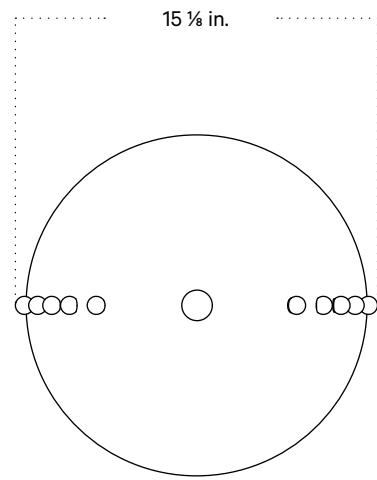

In Common With

Gemma Table Lamp
Technical Specifications

Gemma Table Lamp, Large

Technical Specifications

Materials	Glass, brass
Product weight	35 lbs
Lead time	12 weeks
Bulbs included (1)	E12 / 120 V / 8.0 W / 680 lm 2000 K K / warm on dim
Dimmer	In - line dimmer switch
Max wattage	10 W
Certifications	UL listed, damp-rated

Notes

1. This fixture has handmade elements and may exhibit variability within the same piece. These variations are inherent in the production process and are not to be considered as defects. We do our best to maintain a consistent product while honoring handmade craftsmanship.
2. Dimensions may vary within one inch.
3. This fixture comes with a 16-foot chocolate brown fabric cord. The dimmer switch is our black painted metal finish and is located 8 feet from the plug.

Updated April 7, 2023

Side View

Top View

Isometric View

Inline Dimmer Switch Detail

Gemma Table Lamp, Medium

Technical Specifications

Materials	Glass, brass
Product weight	20 lbs
Lead time	12 weeks
Bulbs included (1)	E26 / 120 V / 6.0 W / 480 lm 2000 K K / warm on dim
Dimmer	In - line dimmer switch
Max wattage	10 W
Certifications	UL listed, damp-rated