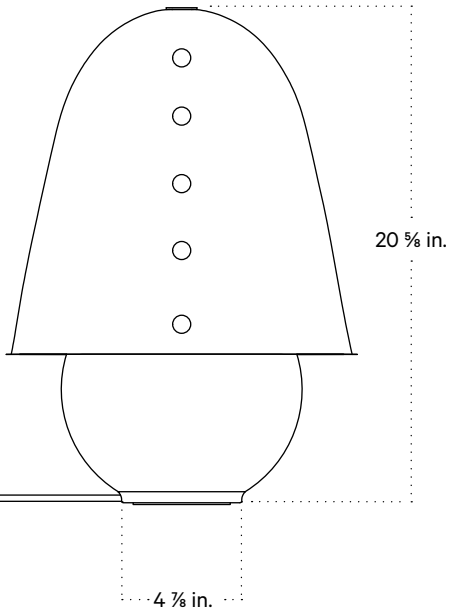

In Common With

Gemma Table Lamp
Technical Specifications

Gemma Table Lamp, Large

Technical Specifications

Materials	Glass, brass
Product weight	35 lbs
Lead time	12 weeks
Bulbs included (1)	E12 / 120 V / 8.0 W / 680 lm 2000 K K / warm on dim
Dimmer	In - line dimmer switch
Max wattage	10 W
Certifications	UL listed, damp-rated

Notes

1. This fixture has handmade elements and may exhibit variability within the same piece. These variations are inherent in the production process and are not to be considered as defects. We do our best to maintain a consistent product while honoring handmade craftsmanship.
2. Dimensions may vary within one inch.
3. This fixture comes with a 16-foot chocolate brown fabric cord. The dimmer switch is our black painted metal finish and is located 8 feet from the plug.

Updated April 7, 2023

Side View

Top View

Isometric View

Inline Dimmer Switch Detail

Gemma Table Lamp, Medium

Technical Specifications

Materials	Glass, brass
Product weight	20 lbs
Lead time	12 weeks
Bulbs included (1)	E26 / 120 V / 6.0 W / 480 lm 2000 K K / warm on dim
Dimmer	In - line dimmer switch
Max wattage	10 W
Certifications	UL listed, damp-rated