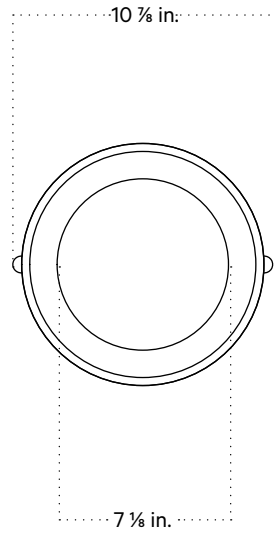

In Common With

Gemma Pendant
Technical Specifications

Gemma Pendant, Medium

Technical Specifications

| | |
|--------------------|--|
| Materials | Glass, brass |
| Product weight | 11 lbs |
| Lead time | 12 weeks |
| Bulbs included (1) | G9 / 120 V / 7.0 W / 700 lm 2700 K / dimmable |
| Dimmer | TRIAC |
| Max wattage | 10 W |
| Certifications | UL listed, damp-rated |

Notes

1. This fixture has handmade elements and may exhibit variability within the same piece. These variations are inherent in the production process and are not to be considered as defects. We do our best to maintain a consistent product while honoring handmade craftsmanship.
2. Dimensions may vary within one inch.
3. This fixture has a fixed brass rod that is not adjustable. Please specify the overall length (OAL) when placing your order. OAL is measured from the ceiling to the bottom of a fixture and includes the shades

foot OAL is included in the price of this fixture. Additional length is priced at \$10 per inch.
5. The minimum OAL for this fixture is 18 inches, and the maximum with no seam is 82 inches. With an additional stem the maximum OAL is 154 inches with the seam at 80.5 inches.
6. This pendant can be customized for installation on a sloped ceiling. Please get in touch with us for more information.

Updated May 15, 2023

Front View

Bottom View

Isometric View

Gemma Pendant, Large

Technical Specifications

| | |
|--------------------|---|
| Materials | Glass, brass |
| Product weight | 20 lbs |
| Lead time | 12 weeks |
| Bulbs included (1) | E12 / 120 V / 9.5 W / 950 lm 2700 K / dimmable |
| Dimmer | TRIAC |
| Max wattage | 10 W |
| Certifications | UL listed, damp-rated |