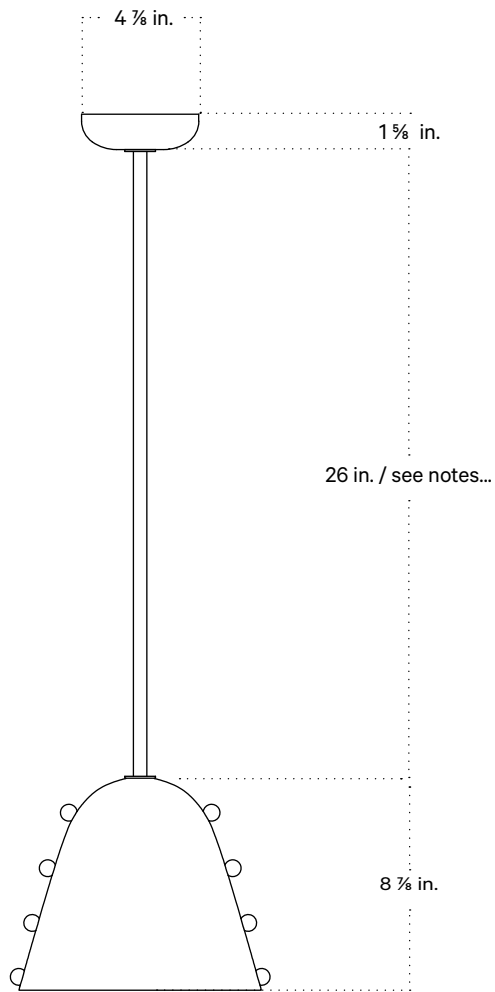

In Common With

Gemma Pendant
Technical Specifications

Gemma Pendant, Medium

Technical Specifications

| | |
|--------------------|--|
| Materials | Glass, brass |
| Product weight | 11 lbs |
| Lead time | 12 weeks |
| Bulbs included (1) | G9 / 120 V / 7.0 W / 700 lm 2700 K / dimmable |
| Dimmer | TRIAC |
| Max wattage | 10 W |
| Certifications | UL listed, damp-rated |

Notes

1. This fixture has handmade elements and may exhibit variability within the same piece. These variations are inherent in the production process and are not to be considered as defects. We do our best to maintain a consistent product while honoring handmade craftsmanship.
2. Dimensions may vary within one inch.
3. This fixture has a fixed brass rod that is not adjustable. Please specify the overall length (OAL) when placing your order. OAL is measured from the ceiling to the bottom of a fixture and includes the shades

foot OAL is included in the price of this fixture. Additional length is priced at \$10 per inch.
5. The minimum OAL for this fixture is 18 inches, and the maximum with no seam is 82 inches. With an additional stem the maximum OAL is 154 inches with the seam at 80.5 inches.
6. This pendant can be customized for installation on a sloped ceiling. Please get in touch with us for more information.

Updated May 15, 2023

Front View

Bottom View

Isometric View

Gemma Pendant, Large

Technical Specifications

| | |
|--------------------|---|
| Materials | Glass, brass |
| Product weight | 20 lbs |
| Lead time | 12 weeks |
| Bulbs included (1) | E12 / 120 V / 9.5 W / 950 lm 2700 K / dimmable |
| Dimmer | TRIAC |
| Max wattage | 10 W |
| Certifications | UL listed, damp-rated |