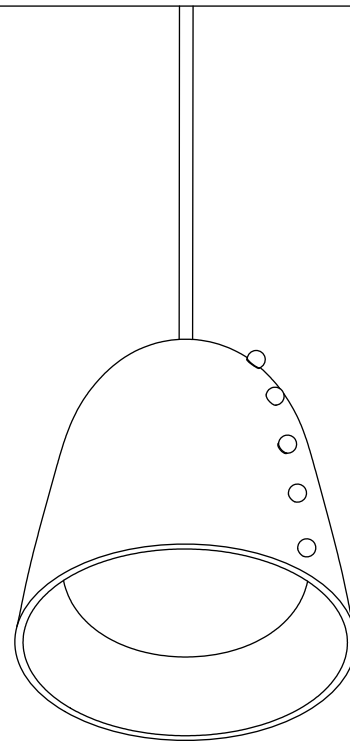

Isometric View