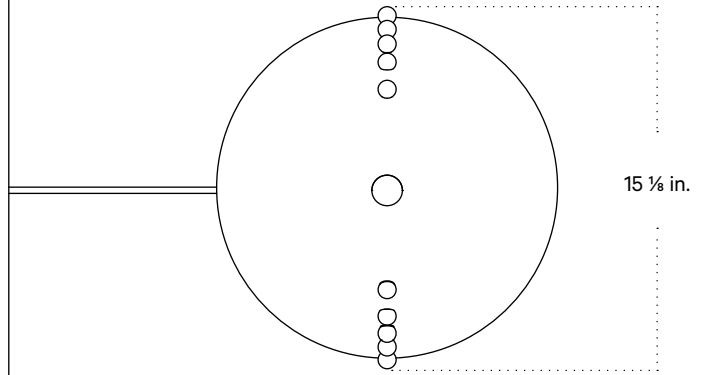

Side View

Top View

Isometric View