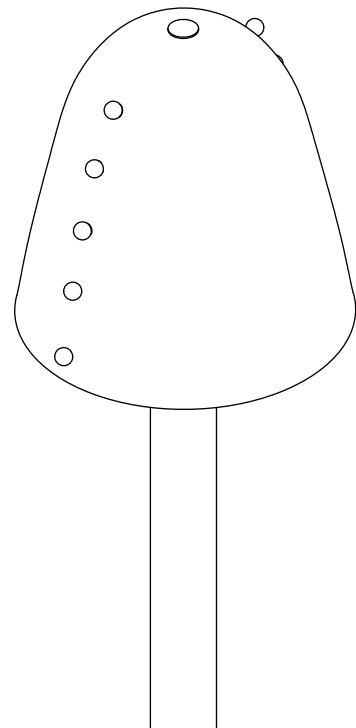

In Common With

Gemma Floor Lamp
Technical Specifications

Gemma Floor Lamp

Technical Specifications

Materials	Glass, brass
Product weight	63 lbs
Lead time	12 weeks
Bulbs included (1)	E26 / 120 V / 8.0 W / 680 lm 2000 K K / warm on dim
Dimmer	Integrated dimmer switch
Max wattage	10 W
Certifications	UL listed, damp-rated

Notes

1. This fixture has handmade elements and may exhibit variability within the same piece. These variations are inherent in the production process and are not to be considered as defects. We do our best to maintain a consistent product while honoring handmade craftsmanship.
2. Dimensions may vary within one inch.
3. This fixture comes with a 16-foot chocolate brown fabric cord. The dimmer switch is our black painted metal finish and is located 8 feet from the plug.

Updated April 7, 2023

Side View

Top View

Isometric View

Hand-blown Glass

Opaline

Opaline
Pistachio Embellishments

Opaline
Amber Embellishments