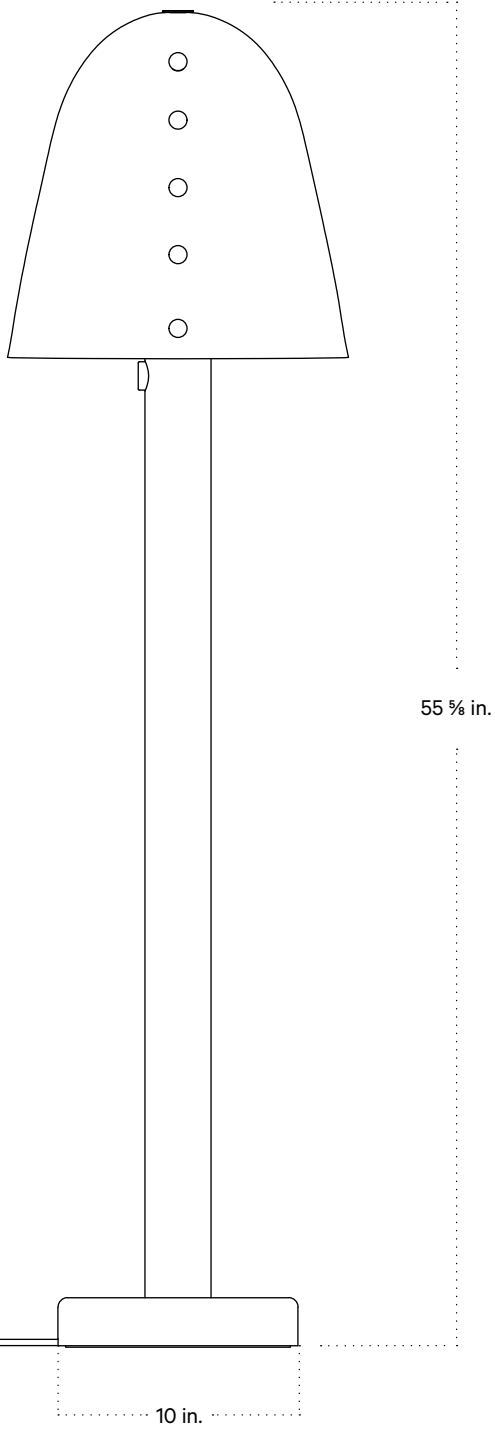

Side View

Top View

Isometric View