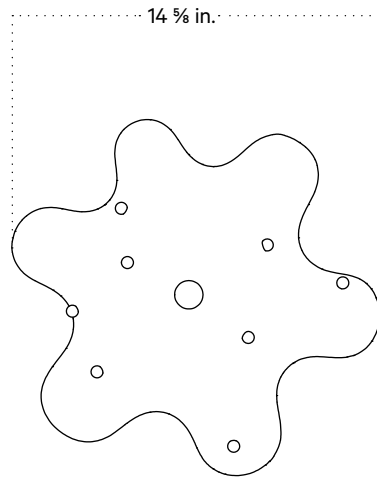

In Common With

Fazzo Table Lamp
Technical Specifications

Fazzo Table Lamp

Technical Specifications

Materials	Glass, brass
Product weight	18 lbs
Lead time	12 weeks
Bulbs included (1)	E26 / 120 V / 6.0 W / 480 lm 2000 K K / warm on dim
Dimmer	In - line dimmer switch
Max wattage	10 W
Certifications	UL listed, damp-rated

Notes

1. This fixture has handmade elements and may exhibit variability within the same piece. These variations are inherent in the production process and are not to be considered as defects. We do our best to maintain a consistent product while honoring handmade craftsmanship.
2. Dimensions may vary within one inch.
3. This fixture comes with a 16-foot chocolate brown fabric cord. The dimmer switch is our black painted metal finish and is located 8 feet from the plug.

Updated April 11, 2023

Side View

Top View

Isometric View

Inline Dimmer Switch Detail

Hand-blown Glass

Opaline

Opaline
Pistachio Embellishments