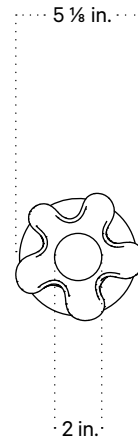

Bottom View