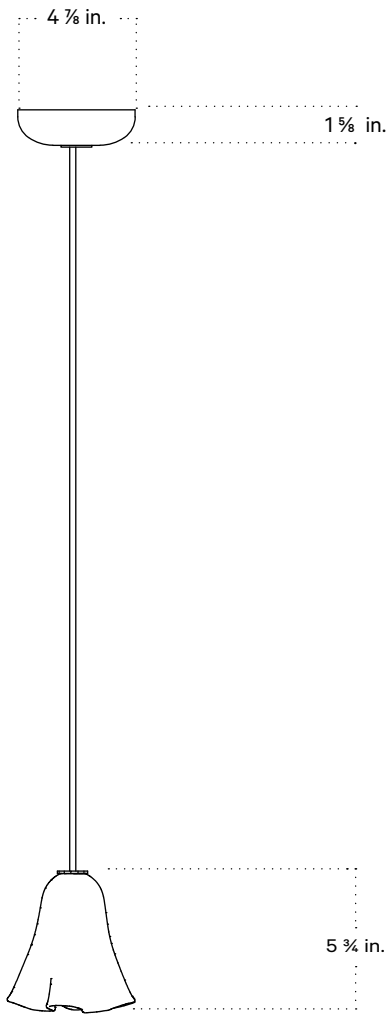

Front View

Bottom View

Isometric View