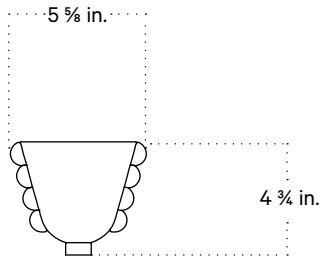

In Common With

Calla Sconce, Small
Technical Specifications

Calla Sconce, Small

Technical Specifications

Materials	Glass, brass
Product weight	5 lbs
Lead time	12 weeks
Bulbs included (1)	G9 / 120 V / 4.5 W / 450 lm 2700 K / dimmable
Dimmer	TRIAC
Max wattage	10 W
Certifications	UL listed, damp-rated

Updated May 18, 2023

Front View

Side View

Top View

Isometric View

Calla Sconce, Small with Backplate

Technical Specifications

Materials	Glass, brass
Product weight	5 lbs
Lead time	12 weeks
Bulbs included (1)	G9 / 120 V / 4.5 W / 450 lm 2700 K / dimmable
Dimmer	TRIAC
Max wattage	10 W
Certifications	UL listed, damp-rated

Notes

1. This fixture has handmade elements and may exhibit variability within the same piece. These variations are inherent in the production process and are not to be considered as defects. We do our best to maintain a consistent product while honoring handmade craftsmanship.
2. Dimensions may vary within one inch.