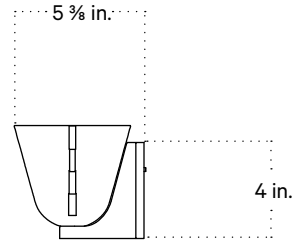

Front View

Side View

Top View

Isometric View