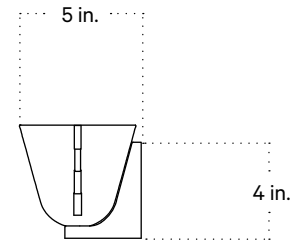

In Common With

Calla Sconce, Small
Technical Specifications

Calla Sconce, Small

Technical Specifications

Materials	Glass, brass
Product weight	5 lbs
Lead time	12 weeks
Bulbs included (1)	G9 / 120 V / 4.5 W / 450 lm 2700 K / dimmable
Dimmer	TRIAC
Max wattage	10 W
Certifications	UL listed, damp-rated

Notes

1. This fixture has handmade elements and may exhibit variability within the same piece. These variations are inherent in the production process and are not to be considered as defects. We do our best to maintain a consistent product while honoring handmade craftsmanship.
2. Dimensions may vary within one inch.
3. This fixture has a mud ring for a trimless installation over a standard junction box. Please note a professional drywall finisher will be required. See installation instructions for details.

Updated May 18, 2023

Front View

Side View

Top View

Isometric View

Calla Sconce, Small with Backplate

Technical Specifications

Materials	Glass, brass
Product weight	5 lbs
Lead time	12 weeks
Bulbs included (1)	G9 / 120 V / 4.5 W / 450 lm 2700 K / dimmable
Dimmer	TRIAC
Max wattage	10 W
Certifications	UL listed, damp-rated

Notes

1. This fixture has handmade elements and may exhibit variability within the same piece. These variations are inherent in the production process and are not to be considered as defects. We do our best to maintain a consistent product while honoring handmade craftsmanship.
2. Dimensions may vary within one inch.