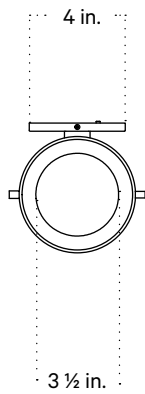

In Common With

Calla Sconce, Small
Technical Specifications

Calla Sconce, Small

Technical Specifications

Materials	Glass, brass
Product weight	5 lbs
Lead time	12 weeks
Bulbs included (1)	G9 / 120 V / 4.5 W / 450 lm 2700 K / dimmable
Dimmer	TRIAC
Max wattage	10 W
Certifications	UL listed, damp-rated

Updated May 18, 2023

Front View

Side View

Top View

Isometric View

Calla Sconce, Small with Backplate

Technical Specifications

Materials	Glass, brass
Product weight	5 lbs
Lead time	12 weeks
Bulbs included (1)	G9 / 120 V / 4.5 W / 450 lm 2700 K / dimmable
Dimmer	TRIAC
Max wattage	10 W
Certifications	UL listed, damp-rated

Notes

1. This fixture has handmade elements and may exhibit variability within the same piece. These variations are inherent in the production process and are not to be considered as defects. We do our best to maintain a consistent product while honoring handmade craftsmanship.
2. Dimensions may vary within one inch.

Updated May 18, 2023

Front View

Side View

Top View

Isometric View

Hand-blown Glass

Opaline
Opaline Embellishments

Opaline
Pistachio Embellishments