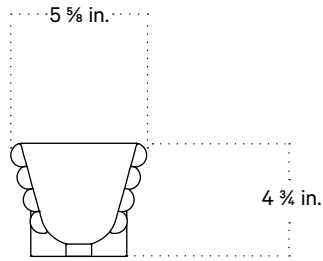

Front View

Side View