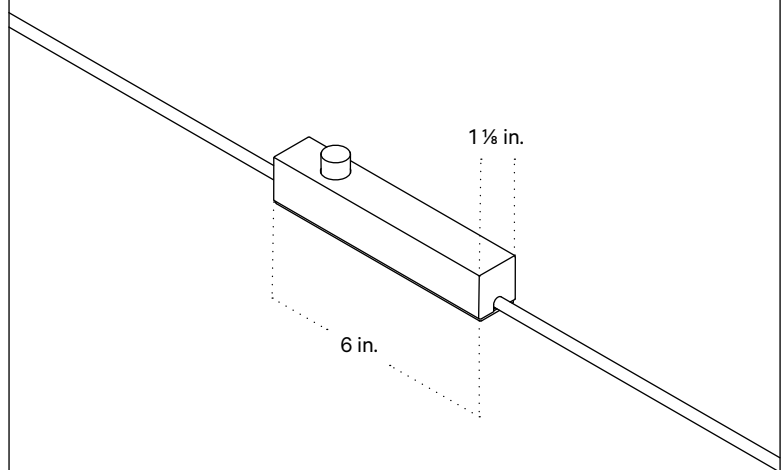

### Notes

1. This fixture has handmade elements and may exhibit variability within the same piece. These variations are inherent in the production process and are not to be considered as defects. We do our best to maintain a consistent product while honoring handmade craftsmanship.
2. Dimensions may vary within one inch.
3. This fixture comes with a 16-foot chocolate brown fabric cord. The dimmer switch is our black painted metal finish and is located 8 feet from the plug.

Updated May 18, 2023

Side View

Top View

Isometric View

Inline Dimmer Switch Detail