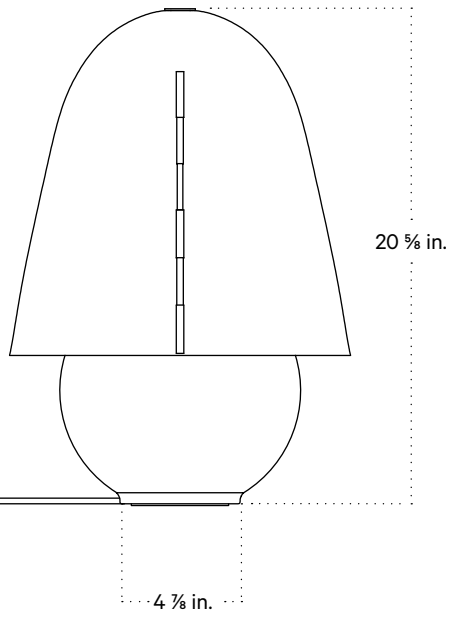

Side View

Top View

Isometric View

Inline Dimmer Switch Detail