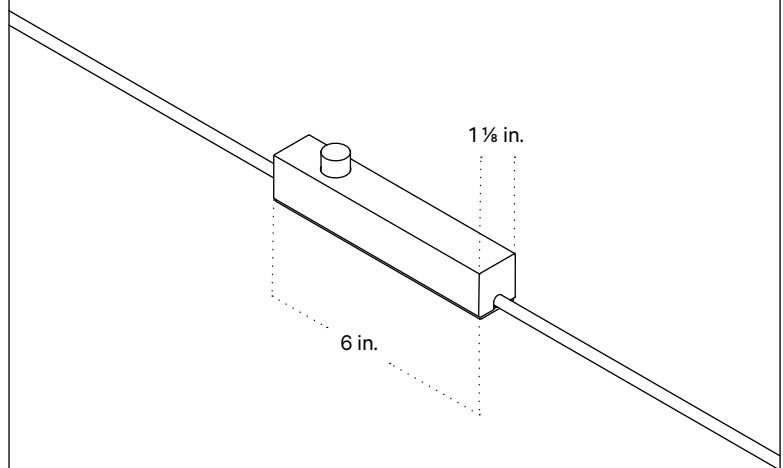

## Notes

1. This fixture has handmade elements and may exhibit variability within the same piece. These variations are inherent in the production process and are not to be considered as defects. We do our best to maintain a consistent product while honoring handmade craftsmanship.
2. Dimensions may vary within one inch.
3. This fixture comes with a 16-foot chocolate brown fabric cord. The dimmer switch is our black painted metal finish and is located 8 feet from the plug.

Updated May 18, 2023

Side View

Top View

Isometric View

Inline Dimmer Switch Detail

**Hand-blown Glass**

Opaline  
Opaline Embellishments

Opaline  
Pistachio Embellishments