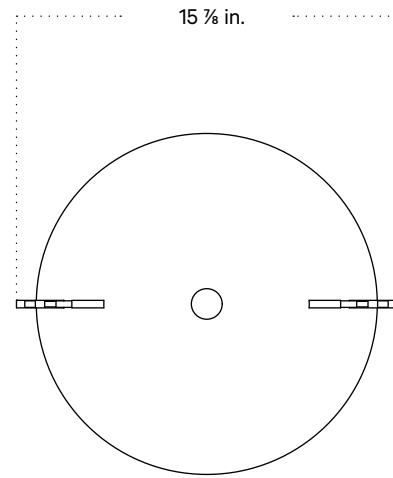

### Technical Specifications

Materials	Glass, brass
Product weight	33 lbs
Lead time	12 weeks
Bulbs included (1)	E26 / 120 V / 8.0 W / 680 lm 2000 K                      K / warm on dim
Dimmer	In - line dimmer switch
Max wattage	10 W
Certifications	UL listed, damp-rated

### Notes

1. This fixture has handmade elements and may exhibit variability within the same piece. These variations are inherent in the production process and are not to be considered as defects. We do our best to maintain a consistent product while honoring handmade craftsmanship.
2. Dimensions may vary within one inch.
3. This fixture comes with a 16-foot chocolate brown fabric cord. The dimmer switch is our black painted metal finish and is located 8 feet from the plug.

Updated May 18, 2023

Side View

Top View

Isometric View

Inline Dimmer Switch Detail