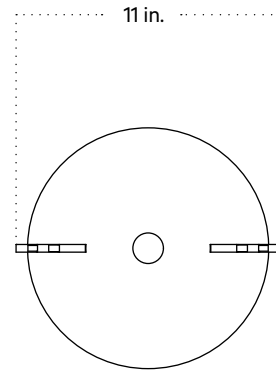

Side View

Top View

Isometric View

Inline Dimmer Switch Detail