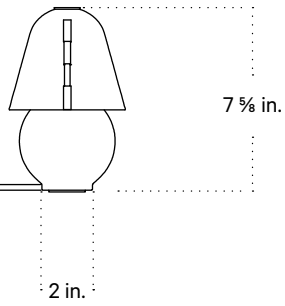

Side View

Top View

Front View

Isometric View