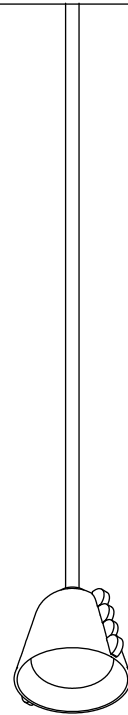

## Notes

1. This fixture has handmade elements and may exhibit variability within the same piece. These variations are inherent in the production process and are not to be considered as defects. We do our best to maintain a consistent product while honoring handmade craftsmanship.
2. Dimensions may vary within one inch.
3. This fixture has a fixed brass rod that is not adjustable. Please specify the overall length (OAL) when placing your order. OAL is measured from the ceiling to the bottom of a fixture and includes the shades  
  
foot OAL is included in the price of this fixture. Additional length is priced at \$10 per inch.
5. The minimum OAL for this fixture is 12 inches, and the maximum with no seam is 78 inches. With an additional stem the maximum OAL is 150 inches with the seam at 76.5 inches.
6. This pendant can be customized for installation on a sloped ceiling. Please get in touch with us for more information.

Updated May 18, 2023

Front View

Bottom View

Isometric View

---

**Hand-blown Glass**

Opaline  
Opaline Embellishments

Opaline  
Pistachio Embellishments