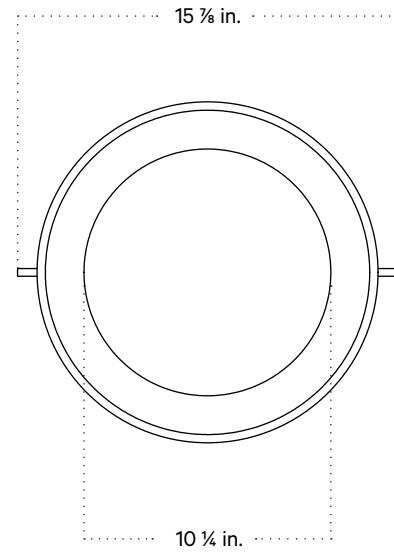

Bottom View