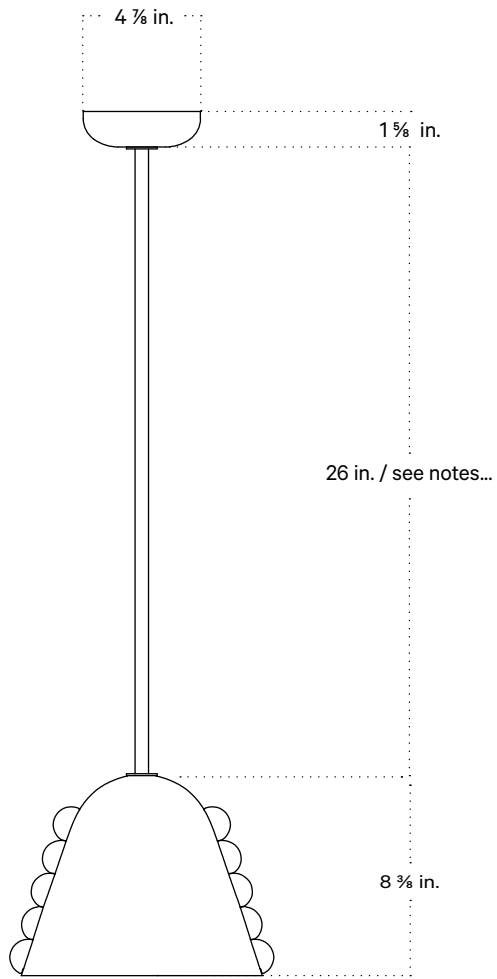

## Technical Specifications

Materials	Glass, brass
Product weight	11 lbs
Lead time	12 weeks
Bulbs included (1)	G9 / 120 V / 7.0 W / 700 lm 2700 K / dimmable
Dimmer	TRIAC
Max wattage	10 W
Certifications	UL listed, damp-rated

## Notes

1. This fixture has handmade elements and may exhibit variability within the same piece. These variations are inherent in the production process and are not to be considered as defects. We do our best to maintain a consistent product while honoring handmade craftsmanship.
2. Dimensions may vary within one inch.
3. This fixture has a fixed brass rod that is not adjustable. Please specify the overall length (OAL) when placing your order. OAL is measured from the ceiling to the bottom of a fixture and includes the shades  
  
foot OAL is included in the price of this fixture. Additional length is priced at \$100 per inch.
5. The minimum OAL for this fixture is 18 inches, and the maximum with no seam is 82 inches. With an additional stem the maximum OAL is 154 inches with the seam at 80.5 inches.
6. This pendant can be customized for installation on a sloped ceiling. Please get in touch with us for more information.

Updated May 18, 2023

Front View

Bottom View

Isometric View

### Notes

1. This fixture has a fixed brass rod that is not adjustable. Please specify the overall length (OAL) when placing your order. OAL is measured from the ceiling to the bottom of a fixture and includes the shades  
  
foot OAL is included in the price of this fixture. Additional length is priced at \$100 per inch.
3. The minimum OAL for this fixture is 22 inches, and the maximum with no seam is 87.5 inches. With an additional stem the maximum OAL is 100 inches with a seam at 86 inches.
4. This pendant can be customized for installation on a sloped ceiling. Please get in touch with us for more information.