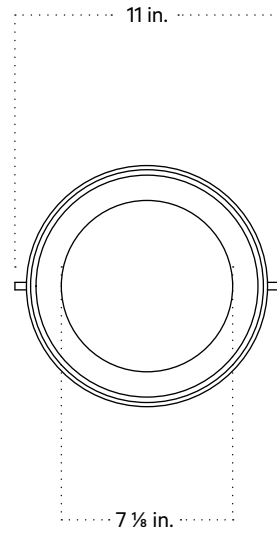

## Technical Specifications

Materials	Glass, brass
Product weight	11 lbs
Lead time	12 weeks
Bulbs included (1)	G9 / 120 V / 7.0 W / 700 lm 2700 K / dimmable
Dimmer	TRIAC
Max wattage	10 W
Certifications	UL listed, damp-rated

## Notes

1. This fixture has handmade elements and may exhibit variability within the same piece. These variations are inherent in the production process and are not to be considered as defects. We do our best to maintain a consistent product while honoring handmade craftsmanship.
2. Dimensions may vary within one inch.
3. This fixture has a fixed brass rod that is not adjustable. Please specify the overall length (OAL) when placing your order. OAL is measured from the ceiling to the bottom of a fixture and includes the shades  
  
foot OAL is included in the price of this fixture. Additional length is priced at \$100 per inch.
5. The minimum OAL for this fixture is 18 inches, and the maximum with no seam is 82 inches. With an additional stem the maximum OAL is 154 inches with the seam at 80.5 inches.
6. This pendant can be customized for installation on a sloped ceiling. Please get in touch with us for more information.

Updated May 18, 2023

Front View

Bottom View

Isometric View

### Notes

1. This fixture has a fixed brass rod that is not adjustable. Please specify the overall length (OAL) when placing your order. OAL is measured from the ceiling to the bottom of a fixture and includes the shades  
  
foot OAL is included in the price of this fixture. Additional length is priced at \$100 per inch.
3. The minimum OAL for this fixture is 22 inches, and the maximum with no seam is 87.5 inches. With an additional stem the maximum OAL is 100 inches with a seam at 86 inches.
4. This pendant can be customized for installation on a sloped ceiling. Please get in touch with us for more information.