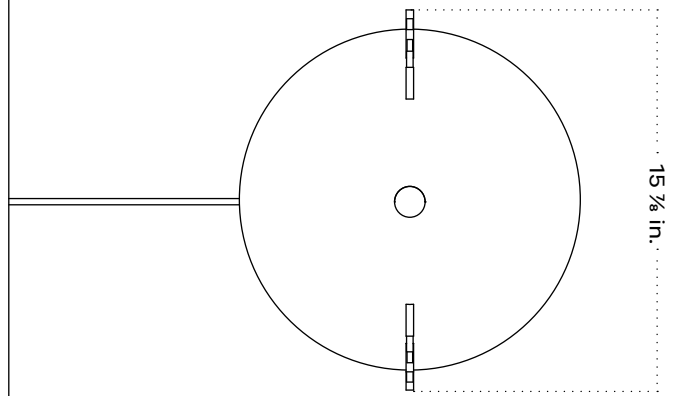

In Common With

Calla Floor Lamp
Technical Specifications

Calla Floor Lamp

Technical Specifications

Materials	Glass, brass
Product weight	63 lbs
Lead time	12 weeks
Bulbs included (1)	E26 / 120 V / 8.0 W / 680 lm 2000 K K / warm on dim
Dimmer	Integrated dimmer switch
Cord length	12 feet
Max wattage	10 W
Certifications	UL listed, damp-rated

Notes

1. This fixture has handmade elements and may exhibit variability within the same piece. These variations are inherent in the production process and are not to be considered as defects. We do our best to maintain a consistent product while honoring handmade craftsmanship.
2. Dimensions may vary within one inch.
3. A rotary dimmer is located on the stem near the shade at the back of the floor lamp.
4. This fixture comes with a 12-foot chocolate brown fabric cord.

Updated May 18, 2023

Side View

Top View

Isometric View

Hand-blown Glass

Opaline
Opaline Embellishments

Opaline
Pistachio Embellishments

Opaline
Amber Embellishments