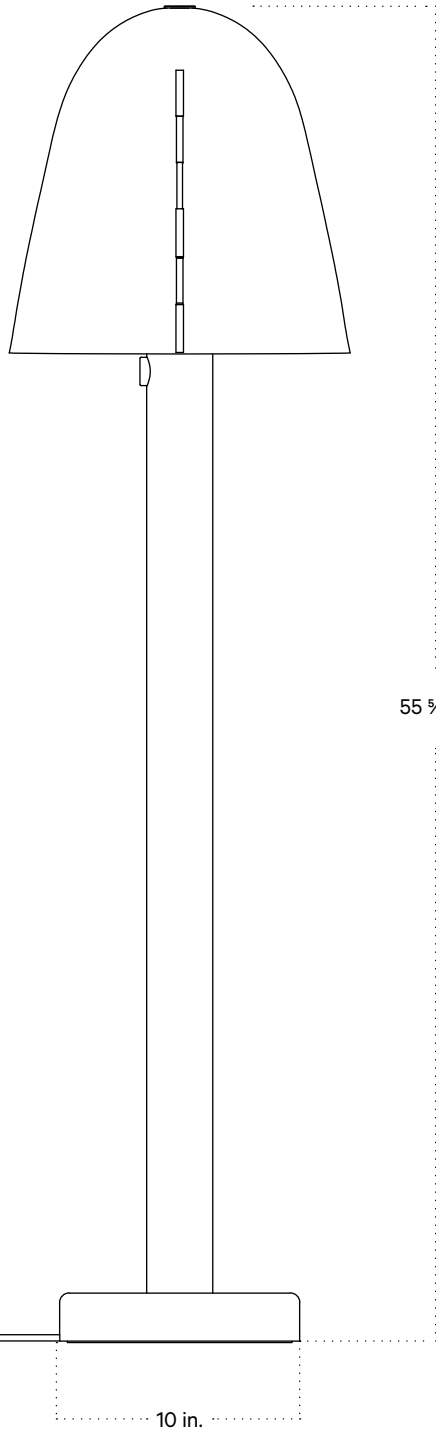

Side View

Top View

Isometric View