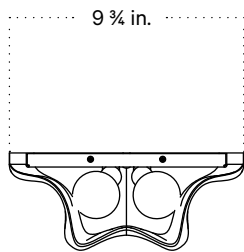

Vera Sconce

Technical Specifications

Materials	Glass, brass
Product weight	3 lbs
Lead time	12 weeks
Bulbs included (2)	E12 / 120V / 4.0 W / 220 lm 2200 K K / warm on dim
Dimmer	TRIAC
Max wattage	20 W
Certifications	UL listed, damp-rated

Notes

1. This fixture has handmade elements and may exhibit variability within the same piece. These variations are inherent in the production process and are not to be considered as defects. We do our best to maintain a consistent product while honoring handmade craftsmanship.
2. Dimensions may vary within one inch.
3. The canopy is 4 inches square and covers a standard junction box. We recommend notifying a professional drywall finisher of the tight tolerance for proper installation.

Updated August 29, 2023

Front View

Side View

Top View

Isometric View

Finish Options

Brass, glass, and ceramic samples made or finished by hand may exhibit variability. Available for purchase at

Slumped Glass