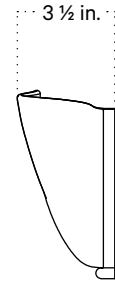

Front View

Side View

Top View

Isometric View