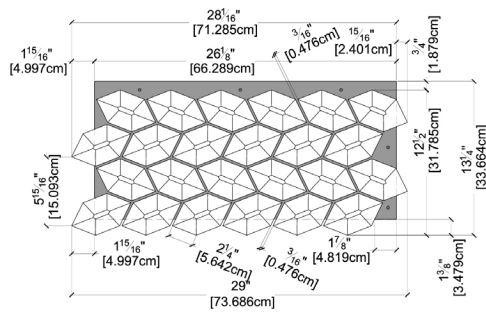

LIGHTING STANDOFF

TOP VIEW DIMENSIONS