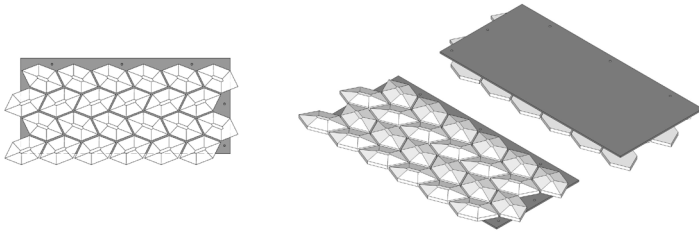

GEM

CELESTIO COLLECTION

STANDARD TILE