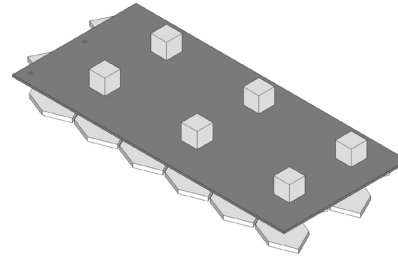

BOTTOM VIEW 3D MODEL

Product Sample Disclaimer

For more information, please contact us at [DUCHATEAU](#) or visit

Installation and Performance Disclaimer