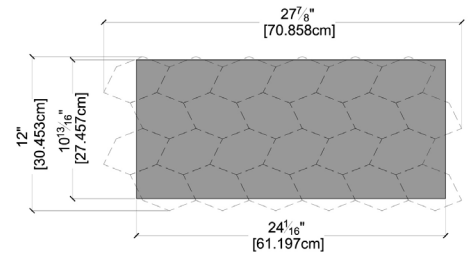

BOTTOM VIEW DIMENSIONS

SPECIFICATIONS

◆ **SPECIES (s)**

Defined by color (see color chart)

◆ **CUT PATTERN**

Angled

◆ **THICKNESS**

*15/16 inches (23.81 mm)

◆ **INSTALL DIRECTION**

Horizontal, Vertical or Diagonal

◆ **INSTALLATION**

Construction Glue & Nails

◆ **GRADE (s)**

Character

◆ **COVERAGE/TILE**

*1.93 sf. (0.179 m2)

◆ **WEIGHT/TILE**

*5.90 lbs. (2.67 kg) Walnut
*6.80 lbs. (3.08 kg) Oak

◆ **TILES/BOX**

8 Pieces

◆ **SURFACE TEXTURE (st)**

Defined by color (see color chart)

◆ **COVERAGE/BOX**

*15.44 sf. (1.434 m2)

◆ **WEIGHT/BOX**

*50.90 lbs. (23.08 kg) Walnut
*58.10 lbs. (26.35 kg) Oak

* Weight, coverage and dimensions may vary depending on finish and the natural expansion and contraction of wood.

COLORS / WOOD - 8 AVAILABLE

	AMERICAN WALNUT	ICEBERG	LUGANO	NOIR	OLDE DUTCH	OXFORD	SMOKE	STOUT
S	WALNUT	OAK	OAK	OAK	OAK	OAK	OAK	WALNUT
ST	SMOOTH	LIGHT WIRE BRUSH	LIGHT WIRE BRUSH	LIGHT WIRE BRUSH	LIGHT WIRE BRUSH	LIGHT WIRE BRUSH	LIGHT WIRE BRUSH	SMOOTH

DUCHATEAU
THE GUILD / SIGNATURE / ATELIER

Product Sample Disclaimer

Installation and Performance Disclaimer

For more information, please contact us at **DUCHATEAU** or visit