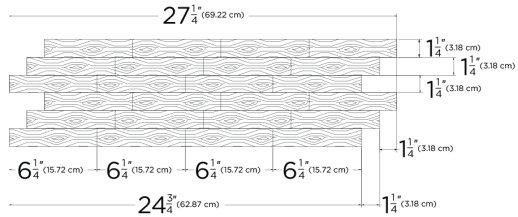

WAVE

a celebration of charging linear motion

Luxurious from every angle, DuChâteau Wall Coverings offer refined sophistication and depth to any surface with clean lines and geometric-inspired elegance.

WALL COVERINGS

SPECIFICATIONS & COLORS

- **SPECIES (s)**
  Defined per Finish
  (see color chart)
- **CUT PATTERN**
  Curved
- **THICKNESS**
  *1-3/16 inches (30.16 mm)
- **TILES/BOX**
  16
- **COLORS**
  13 Available
- **GRADE**
  Aged Character with Knots
- **COVERAGE/TILE**
  *1.29 sf. (0.120 m²)
- **WEIGHT/TILE**
  *3.80 lbs. (1.72 kg) • Walnut
  *4.14 lbs. (1.88 kg) • White Oak
- **INSTALL DIRECTION**
  Horizontal, Vertical or Diagonal
- **FIRE RESISTANT**
  Optional "A Rating" Fire Retardant
- **SURFACE TEXTURE (st)**
  Defined per Finish
  (see color chart)
- **COVERAGE/BOX**
  *20.64 sf. (1.92 m²)
- **WEIGHT/BOX**
  *64.65 lbs. (29.32 kg) • Walnut
  *70.12 lbs. (31.81 kg) • White Oak
- **INSTALLATION**
  Construction Glue &
  Fine Needle Nails
- **Weight, coverage and dimensions may vary depending on finish and the natural expansion and contraction of wood.**