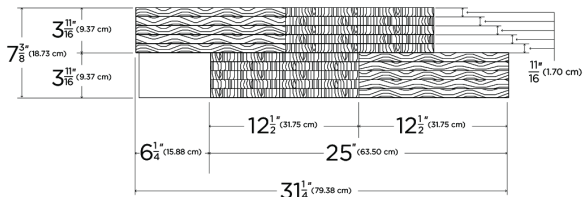

VERTEX

the balanced perfection of the angle

Luxurious from every angle, DuChâteau Wall Coverings offer refined sophistication and depth to any surface with clean lines and geometric-inspired elegance.

WALL COVERINGS

SPECIFICATIONS & COLORS

- **SPECIES (s)**
  Defined per Finish (see color chart)
- **CUT PATTERN**
  Angled
- **THICKNESS**
  *3/4 inches (19.05 mm)
- **TILES/BOX**
  16
- **COLORS**
  13 Available
- **GRADE**
  Aged Character with Knots
- **COVERAGE/TILE**
  *1.29 sf. (0.120 m²)
- **WEIGHT/TILE**
  *3.05 lbs. (1.38 kg) • Walnut
  *3.40 lbs. (1.54 kg) • White Oak
- **INSTALL DIRECTION**
  Horizontal, Vertical or Diagonal
- **FIRE RESISTANT**
  Optional "A Rating" Fire Retardant
- **SURFACE TEXTURE (st)**
  Defined per Finish (see color chart)
- **COVERAGE/BOX**
  *20.64 sf. (1.92 m²)
- **WEIGHT/BOX**
  *52.65 lbs. (23.88 kg) • Walnut
  *58.25 lbs. (26.42 kg) • White Oak
- **INSTALLATION**
  Construction Glue & Fine Needle Nails
- **Weight, coverage and dimensions may vary depending on finish and the natural expansion and contraction of wood.**

ICEBERG	TABAK	OLDE DUTCH	SILVER	SAND	SMOKE	LUGANO	NOIR	GOLD	AMERICAN WALNUT	BROWN ASH	GOLDEN OAK	STOUT
S WHITE OAK	WHITE OAK	WHITE OAK	WHITE OAK	WHITE OAK	WHITE OAK	WHITE OAK	WHITE OAK	WHITE OAK	WALNUT	WALNUT	WHITE OAK	WALNUT
ST LIGHT WIRE-BRUSH	LIGHT WIRE-BRUSH	LIGHT WIRE-BRUSH	LIGHT WIRE-BRUSH	LIGHT WIRE-BRUSH	LIGHT WIRE-BRUSH	LIGHT WIRE-BRUSH	LIGHT WIRE-BRUSH	LIGHT WIRE-BRUSH	SMOOTH	SMOOTH	SMOOTH	SMOOTH

Product Sample Disclaimer

Installation and Performance Disclaimer

DUCHATEAU

For more information, please contact us at

DUCHATEAU or visit

REVISION DATE: SEPTEMBER 2016