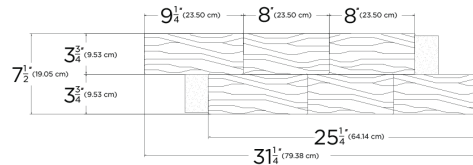

SCALE RECKT

the harmony of overlapping shapes with volume

Luxurious from every angle, DuChâteau Wall Coverings offer refined sophistication and depth to any surface with clean lines and geometric-inspired elegance.

WALL COVERINGS

SPECIFICATIONS & COLORS

- **SPECIES (s)**
  White Oak or Walnut
  (see color chart)
- **CUT PATTERN**
  Straight
- **THICKNESS**
  *1-3/16 inches (30.16 mm)
- **TILES/BOX**
  16
- **COLORS**
  13 Available
- **GRADE**
  Aged Character with Knots
- **COVERAGE/TILE**
  *1.32 sf. (0.123 m²)
- **WEIGHT/TILE**
  *3.10 lbs. (1.41 kg) • Walnut
  *3.38 lbs. (1.53 kg) • White Oak
- **INSTALL DIRECTION**
  Horizontal, Vertical or Diagonal
- **FIRE RESISTANT**
  Optional "A Rating" Fire Retardant
- **SURFACE TEXTURE (st)**
  Smooth
  (see color chart)
- **COVERAGE/BOX**
  *21.12 sf. (1.96 m²)
- **WEIGHT/BOX**
  *53.45 lbs. (24.24 kg) • Walnut
  *57.93 lbs. (26.28 kg) • White Oak
- **INSTALLATION**
  Construction Glue &
  Fine Needle Nails
- **Weight, coverage and dimensions may vary depending on finish and the natural expansion and contraction of wood.**

ICEBERG	TABAK	OLDE DUTCH	SILVER	SAND	SMOKE	LUGANO	NOIR	GOLD	AMERICAN WALNUT	BROWN ASH	GOLDEN OAK	STOUT
S WHITE OAK	WHITE OAK	WHITE OAK	WHITE OAK	WHITE OAK	WHITE OAK	WHITE OAK	WHITE OAK	WHITE OAK	WALNUT	WALNUT	WHITE OAK	WALNUT
ST LIGHT WIRE-BRUSH	LIGHT WIRE-BRUSH	LIGHT WIRE-BRUSH	LIGHT WIRE-BRUSH	LIGHT WIRE-BRUSH	LIGHT WIRE-BRUSH	LIGHT WIRE-BRUSH	LIGHT WIRE-BRUSH	LIGHT WIRE-BRUSH	SMOOTH	SMOOTH	SMOOTH	SMOOTH

Product Sample Disclaimer

Installation and Performance Disclaimer

For more information, please contact us at DUCHATEAU.com or visit

REVISION DATE: SEPTEMBER 2016