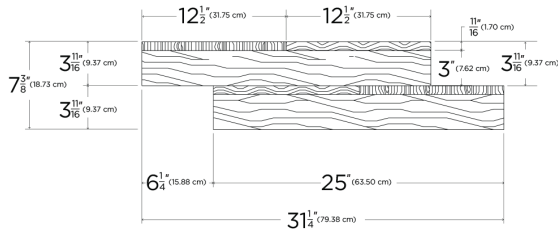

KUBIK

linear simplicity at its core

Luxurious from every angle, DuChâteau Wall Coverings offer refined sophistication and depth to any surface with clean lines and geometric-inspired elegance.

WALL COVERINGS

SPECIFICATIONS & COLORS

- **SPECIES (s)**
  Defined per Finish (see color chart)
- **CUT PATTERN**
  Straight
- **THICKNESS**
  *15/16 inches (23.81 mm)
- **TILES/BOX**
  16
- **COLORS**
  12 Available
- **GRADE**
  Aged Character with Knots
- **COVERAGE/TILE**
  *1.29 sf. (0.120 m²)
- **WEIGHT/TILE**
  *2.35 lbs. (1.07 kg) • Walnut
  *2.55 lbs. (1.16 kg) • White Oak
- **INSTALL DIRECTION**
  Horizontal, Vertical or Diagonal
- **FIRE RESISTANT**
  Optional "A Rating" Fire Retardant
- **SURFACE TEXTURE (st)**
  Defined per Finish (see color chart)
- **COVERAGE/BOX**
  *20.64 sf. (1.92 m²)
- **WEIGHT/BOX**
  *41.45 lbs. (18.80 kg) • Walnut
  *44.65 lbs. (20.25 kg) • White Oak
- **INSTALLATION**
  Construction Glue & Fine Needle Nails
- **Weight, coverage and dimensions may vary depending on finish and the natural expansion and contraction of wood.**

ICEBERG	OLDE DUTCH	SILVER	SAND	SMOKE	LUGANO	NOIR	GOLD	AMERICAN WALNUT	BROWN ASH	GOLDEN OAK	STOUT
S WHITE OAK	WHITE OAK	WHITE OAK	WHITE OAK	WHITE OAK	WHITE OAK	WHITE OAK	WHITE OAK	WALNUT	WALNUT	WHITE OAK	WALNUT
ST LIGHT WIRE-BRUSH	LIGHT WIRE-BRUSH	LIGHT WIRE-BRUSH	LIGHT WIRE-BRUSH	LIGHT WIRE-BRUSH	LIGHT WIRE-BRUSH	LIGHT WIRE-BRUSH	LIGHT WIRE-BRUSH	SMOOTH	SMOOTH	SMOOTH	SMOOTH

Product Sample Disclaimer

Installation and Performance Disclaimer

For more information, please contact us at DUCHATEAU.com or visit

REVISION DATE: SEPTEMBER 2016