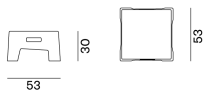

Variants

Inout 45 IN