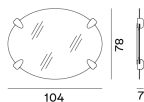

KIRA / MIRROR,
Marta Giardini

GERVASONI

1882

KIRA / MIRROR, Marta Gardini

Mirror with beveled edges and decorative metal elements, available in polished aluminum.

Variants

Kira 97

Kira 98