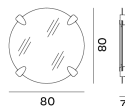

KIRA / MIRROR,
Marta Giardini

GERVASONI

1882

KIRA / MIRROR, Marta Gardini

Mirror with beveled edges and decorative metal elements, available in polished aluminum.

Variants

Kira 97

Kira 98