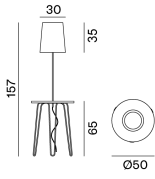

GERVASONI

1882

Variants

LC 47