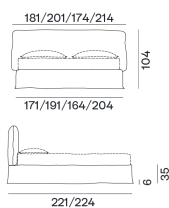

Accessories - Technical Info

Variants