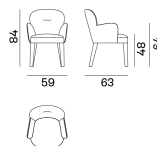

GERVASONI

1882

LOLL / CHAIR,
Paola Navone

Chair with upholstered seat, back and feet. Removable cover.

Available in all our fabrics except for LINUM, NATURAL, CORDUROY, TERRE DE LIN, 3D.
With fabric BEAR only inner seam (no piping).

Variants

Loll 224