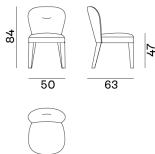

Variants

Loll 223