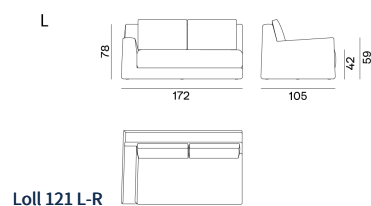

GERVASONI

1882

LOLL / MODULAR SOFA, Paola Navone

Modules of different shapes and particular corner elements of the LOLL sofa family allow you to create ever new configurations. A proposal that tells a story of contemporary comfort, made special by the attention to detail, the quality of the materials and the uniqueness of the craftsmanship, such as the profile of the sofas underlined by the characteristic sew/cut seam which, like a light line drawn by hand, follows the essential geometries and soft lines of the collection. The solid wood structure with polyurethane foam shell is combined with large seat and back cushions made with a soft layer of channelled goose down, recovering the traditional technique of using pocket springs in the seat cushions for enhanced comfort. In all its versions, the covers of the LOLL collection are completely and easily removable.

Variants