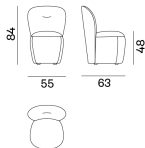

Variants

Loll 225