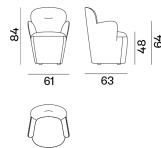

GERVASONI

1882

LOLL / CHAIR,
Paola Navone

Side chair upholstered with polyurethane foams, removable cover.

Available in all our fabrics except for LINUM, NATURAL, CORDUROY, TERRE DE LIN.
With fabric BEAR and 3D only inner seam (no piping).

Variants

Loll 225

Loll 226