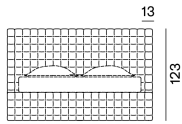

GERVASONI

1882

Nest