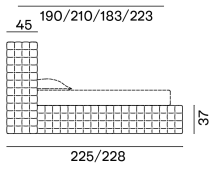

GERVASONI

1882

Nest