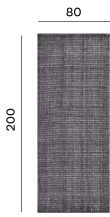

# GERVASONI

1882

NEXT / RUG,  
Paola Navone

Hand loom knotted rug.

Sizes: NEXT 998: 80 x 200 cm NEXT 999: 200 x 300 cm Fiber. 55% VI, 30% CO, 15% WO  
Do not dry cleaning

## Variants

Next 998 Blue

Next 998 Brown

Next 998 Silver

# GERVASONI

1882

Next 998 Slate

Next 999 Brown

Next 999 Silver

Next 999 Slate

Next 999 Blue