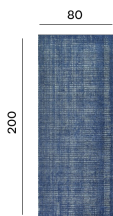

# GERVASONI

1882

NEXT / RUG,  
Paola Navone

Hand loom knotted rug.

Sizes: NEXT 998: 80 x 200 cm NEXT 999: 200 x 300 cm Fiber. 55% VI, 30% CO, 15% WO  
Do not dry cleaning

## Variants

Next 998 Blue

Next 998 Brown

Next 998 Silver

# GERVASONI

1882

Next 998 Slate

Next 999 Brown

Next 999 Silver

Next 999 Slate

Next 999 Blue