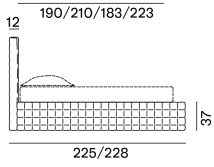

GERVASONI

1882

Pad