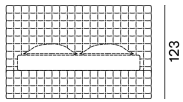

GERVASONI

1882

Pad