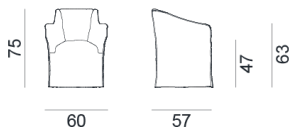

GERVASONI

1882

SAIA / CHAIR,
David Lopez Quincoces

Dining chair upholstered with variable-density polyurethane foam. Solid beech frame with raw plywood panels. Removable cover with piping. Available in all our fabrics except for 3D; with fabric BEAR only inner seam (no piping).

Variants

Saia 25