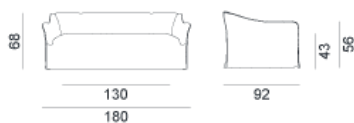

SAIA / SOFA,
David Lopez Quincoces

GERVASONI
1882

GERVASONI

1882

SAIA / SOFA, David Lopez Quincoces

Sofa with solid beech frame and raw plywood panels, seat with elastic belts or raw plywood panels supporting the seat itself. Upholstery with differential density polyurethane foams, covered by resinated material. Seats have a pocket spring insert in order to improve comfort, softness and durability. Down roll cushion. Removable cover with piping. Available in all our fabrics except for 3D; with fabric BEAR only inner seam (no piping).

Variants

Saia 10

Saia 12