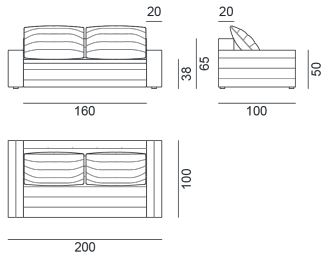

GERVASONI

1882

Samet Fix 10