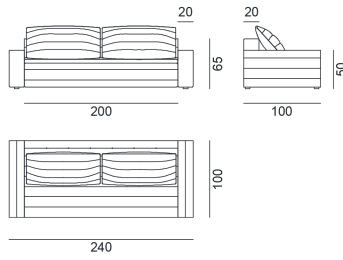

Samet Fix 12