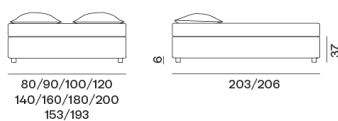

Accessories - Technical Info

Variants