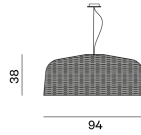

SWEET / SUSPENSION LAMP,
Paola Navone

GERVASONI

1882

GERVASONI

1882

SWEET / SUSPENSION LAMP, Paola Navone

Traditional craftsmanship is combined with contemporary materials in the Sweet family of suspension lamps. Made with matt black or glossy white PVC weaving, they are available in several variants, characterised by a bell shape or the classic dome shape in three different sizes. Internal structure made of round iron bars stained with black or white semi matt epoxy powder. Supplied with complete wiring set (electrical cable length 250 cm; steel cable length 200 cm). Metal upper part for fixing to the ceiling. Bulb holder E 27. Maximum power: 14 W (SWEET 91) 18 W (SWEET 95/96), max. 220 Volt.

GERVASONI

1882

Materials

PVC Glossy White

PVC Matt Black

Variants

Sweet 91

Sweet 95