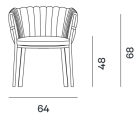

Variants

Yelek