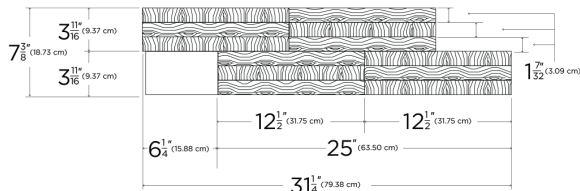

KRESCENT

defining texture through the negative space of the crescent

Luxurious from every angle, DuChâteau Wall Coverings offer refined sophistication and depth to any surface with clean lines and geometric-inspired elegance.

WALL COVERINGS

SPECIFICATIONS & COLORS

◆ **SPECIES (s)**
Defined per Finish
(see color chart)

◆ **CUT PATTERN**
Curved

◆ **THICKNESS**
*1-3/16 inches (30.16 mm)

◆ **TILES/BOX**
16

◆ **COLORS**
13 Available

◆ **GRADE**
Aged Character with Knots

◆ **COVERAGE/TILE**
*1.29 sf. (0.120 m²)

◆ **WEIGHT/TILE**
*3.95 lbs. (1.79 kg) • Walnut
*4.15 lbs. (1.88 kg) • White Oak

◆ **INSTALL DIRECTION**
Horizontal, Vertical or Diagonal

◆ **FIRE RESISTANT**
Optional "A Rating" Fire Retardant

◆ **SURFACE TEXTURE (st)**
Defined per Finish
(see color chart)

◆ **COVERAGE/BOX**
*20.64 sf. (1.92 m²)

◆ **WEIGHT/BOX**
*67.05 lbs. (30.41 kg) • Walnut
*70.25 lbs. (31.86 kg) • White Oak

◆ **INSTALLATION**
Construction Glue &
Fine Needle Nails

* Weight, coverage and dimensions may vary depending on finish and the natural expansion and contraction of wood.