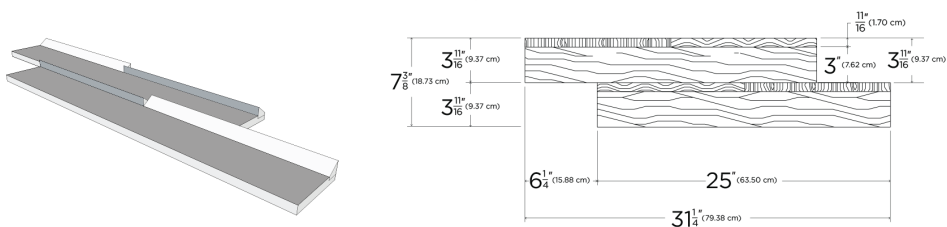

EDGE

the duality of inverted angles

Luxurious from every angle, DuChâteau Wall Coverings offer refined sophistication and depth to any surface with clean lines and geometric-inspired elegance.

WALL COVERINGS

SPECIFICATIONS & COLORS

- **SPECIES (s)**
  Defined per Finish
  (see color chart)
- **CUT PATTERN**
  Straight & Angled
- **THICKNESS**
  *15/16 inches (23.81 mm)
- **TILES/BOX**
  16
- **COLORS**
  12 Available
- **GRADE**
  Aged Character with Knots
- **COVERAGE/TILE**
  *1.29 sf. (0.120 m²)
- **WEIGHT/TILE**
  *2.35 lbs. (1.07 kg) • Walnut
  *2.45 lbs. (1.11 kg) • White Oak
- **INSTALL DIRECTION**
  Horizontal, Vertical or Diagonal
- **FIRE RESISTANT**
  Optional "A Rating" Fire Retardant
- **SURFACE TEXTURE (st)**
  Defined per Finish
  (see color chart)
- **COVERAGE/BOX**
  *20.64 sf. (1.92 m²)
- **WEIGHT/BOX**
  *41.45 lbs. (18.80 kg) • Walnut
  *43.05 lbs. (19.53 kg) • White Oak
- **INSTALLATION**
  Construction Glue &
  Fine Needle Nails
- Weight, coverage and dimensions may vary depending on finish and the natural expansion and contraction of wood.

ICEBERG	OLDE DUTCH	SILVER	SAND	SMOKE	LUGANO	NOIR	GOLD	AMERICAN WALNUT	BROWN ASH	GOLDEN OAK	STOUT
S WHITE OAK	WHITE OAK	WHITE OAK	WHITE OAK	WHITE OAK	WHITE OAK	WHITE OAK	WHITE OAK	WALNUT	WALNUT	WHITE OAK	WALNUT
ST LIGHT WIRE-BRUSH	LIGHT WIRE-BRUSH	LIGHT WIRE-BRUSH	LIGHT WIRE-BRUSH	LIGHT WIRE-BRUSH	LIGHT WIRE-BRUSH	LIGHT WIRE-BRUSH	LIGHT WIRE-BRUSH	SMOOTH	SMOOTH	SMOOTH	SMOOTH

Product Sample Disclaimer

Installation and Performance Disclaimer

For more information, please contact us at DUCHATEAU.com or visit

REVISION DATE: SEPTEMBER 2016