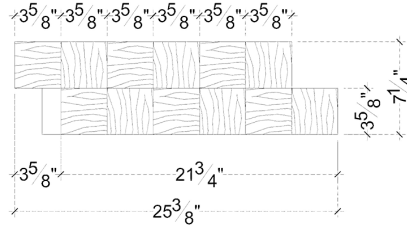

CREST

the rise and fall of light

Luxurious from every angle, DuChâteau Wall Coverings offer refined sophistication and depth to any surface with clean lines and geometric-inspired elegance.

WALL COVERINGS

SPECIFICATIONS & COLORS

- **SPECIES (s)**
  Defined per Finish
  (see color chart)
- **GRADE**
  Character
- **SURFACE TEXTURE (st)**
  Defined per Finish
  (see color chart)
- **CUT PATTERN**
  Curved
- **COVERAGE/TILE**
  *1.10 sf. (0.102 m²)
- **COVERAGE/BOX**
  *17.60 sf. (1.63 m²)
- **THICKNESS**
  *13/16 inch (20.63 mm)
- **WEIGHT/TILE**
  *2.015 lbs. (0.915 kg) • Walnut
  *2.44 lbs. (1.107 kg) • White Oak
- **WEIGHT/BOX**
  *34.04 lbs. (kg) • Walnut
  *40.89 lbs. (kg) • White Oak
- **TILES/BOX**
  16
- **INSTALL DIRECTION**
  Horizontal, Vertical or Diagonal
- **INSTALLATION**
  Construction Glue &
  Fine Needle Nails
- **COLORS**
  13 Available
- **FIRE RESISTANT**
  Optional "A Rating" Fire Retardant
- Weight, coverage and dimensions may vary depending on finish and the natural expansion and contraction of wood.

ICEBERG	TABAK	OLDE DUTCH	SILVER	SAND	SMOKE	LUGANO	NOIR	GOLD	AMERICAN WALNUT	BROWN ASH	GOLDEN OAK	STOUT
S WHITE OAK	S WHITE OAK	S WHITE OAK	S WHITE OAK	S WHITE OAK	S WHITE OAK	S WHITE OAK	S WHITE OAK	S WHITE OAK	S WALNUT	S WALNUT	S WHITE OAK	S WALNUT
ST FINE SAWN	ST FINE SAWN	ST FINE SAWN	ST FINE SAWN	ST FINE SAWN	ST FINE SAWN	ST FINE SAWN	ST FINE SAWN	ST FINE SAWN	ST SMOOTH	ST SMOOTH	ST SMOOTH	ST SMOOTH

DuCHÂTEAU

Product Sample Disclaimer

Installation and Performance Disclaimer

For more information, please contact us at [DUCHATEAU](http://DUCHATEAU.com) or visit

REVISION DATE: SEPTEMBER 2016