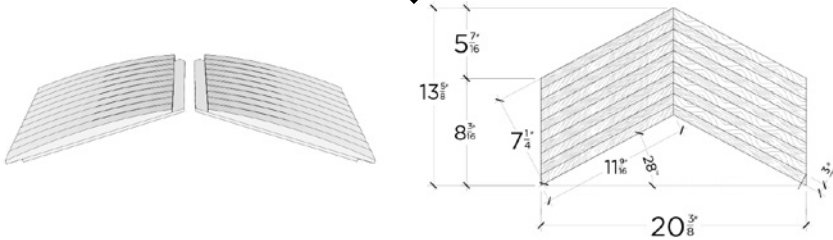

ARK CHEVRON

a classic redefined through volume

Luxurious from every angle, DuChâteau Wall Coverings offer refined sophistication and depth to any surface with clean lines and geometric-inspired elegance.

WALL COVERINGS

SPECIFICATIONS & COLORS

- **SPECIES (s)**
  Defined per Finish
  (see color chart)
- **GRADE**
  Aged Character with Knots
- **SURFACE TEXTURE (st)**
  Defined per Finish
  (see color chart)
- **CUT PATTERN**
  Curved
- **COVERAGE/TILE**
  *1.15 sf. (0.106 m²)
- **COVERAGE/BOX**
  *18.4 sf. (1.70 m²)
- **THICKNESS**
  *1-3/16 inches (30.16 mm)
- **WEIGHT/TILE**
  *4.36 lbs. (1.98 kg) • Walnut
  *4.78 lbs. (2.17 kg) • White Oak
- **WEIGHT/BOX**
  *73.61 lbs. (33.38 kg) • Walnut
  *80.33 lbs. (36.43 kg) • White Oak
- **SETS/BOX**
  16
- **INSTALL DIRECTION**
  Horizontal, Vertical or Diagonal
- **INSTALLATION**
  Construction Glue &
  Fine Needle Nails
- **COLORS**
  13 Available
- **FIRE RESISTANT**
  Optional "A Rating" Fire Retardant
- Weight, coverage and dimensions may vary depending on finish and the natural expansion and contraction of wood.