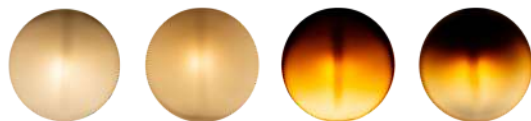

## STANDARD FINISHES

Image shown: Ova C55, Clear White Glass.