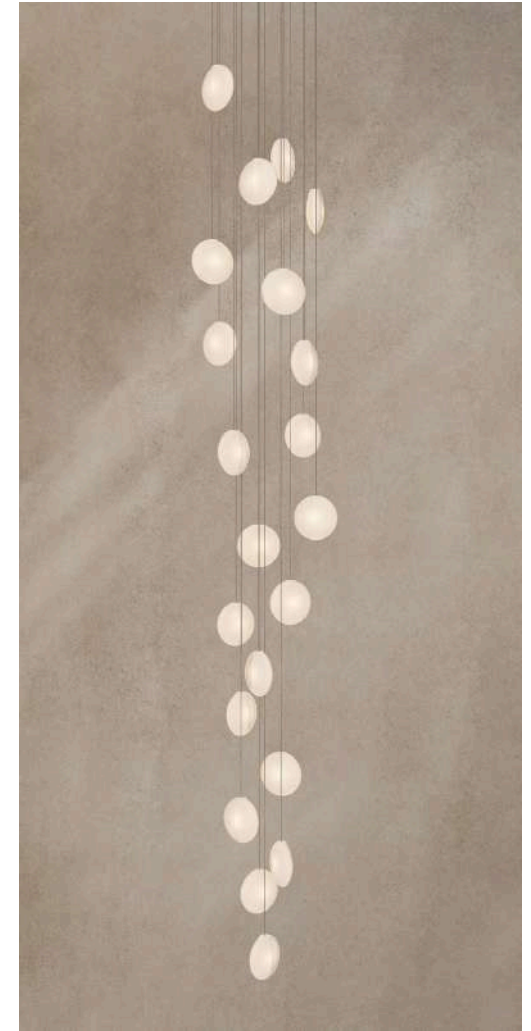

## STANDARD FINISHES

Image shown: Ova C21, Clear White Glass.