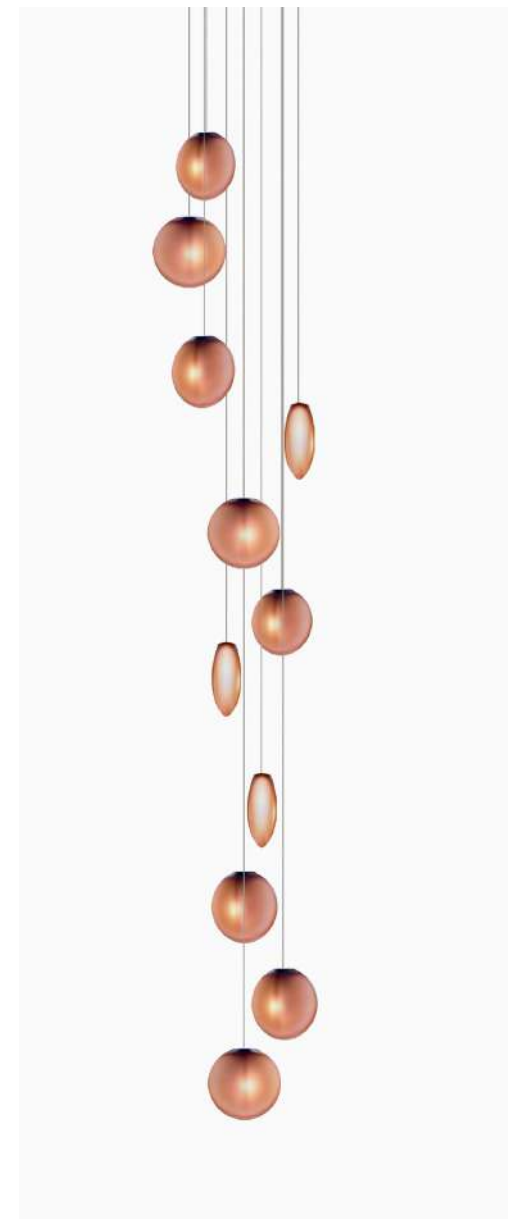

OVA COLOURED - C11 ROUND

Ova exudes an ethereal glow that can turn any space into a sanctuary of elegance. Carefully handmade into dimensional layers of glass, Coloured Ova casts a diffused and vibrant radiance through its womb-like, translucent inner body – bringing a whimsical incandescence to its life-like composition.

Coloured glass options: Steel Blue, Heron Blue, Emerald Green, Sprout Green, Blush Pink, Fuchsia Pink, Bordeaux Red.

FINISH
Steel Blue, White Canopy
Steel Blue, Black Canopy
Heron Blue, White Canopy
Heron Blue, Black Canopy
Emerald Green, White Canopy
Emerald Green, Black Canopy
Sprout Green, White Canopy
Sprout Green, Black Canopy
Blush Pink, White Canopy
Blush Pink, Black Canopy
Fuchsia Rose, White Canopy
Fuchsia Rose, Black Canopy
Bordeaux Red, White Canopy
Bordeaux Red, Black Canopy

SKU

MATERIALS
Satin Glass

LAMPING
G4 LED 22W
2750 lumens
3000K

CRI >
V, 1-10V, PUSH, PWM
15,000 lifetime hours

VOLTAGE
110V V, 220V V (AC)

WEIGHT
24.7 lbs, kg

CANOPY
300mm (11.8") diameter
50.50mm (1.99") depth
Brushed brass, silk black, white
RAL9003
Round

CABLE MEASURE
3m (10 ft) standard adjustable
Coax kevlar cable

CERTIFICATION

CUSTOM OPTIONS
Extended cable length (10m / 32.8ft)
upon request
Design configuration support
available

Please inquire for pricing and lead time.

STANDARD FINISHES

Image shown: Ova C11, Bordeaux Red Satin Glass.