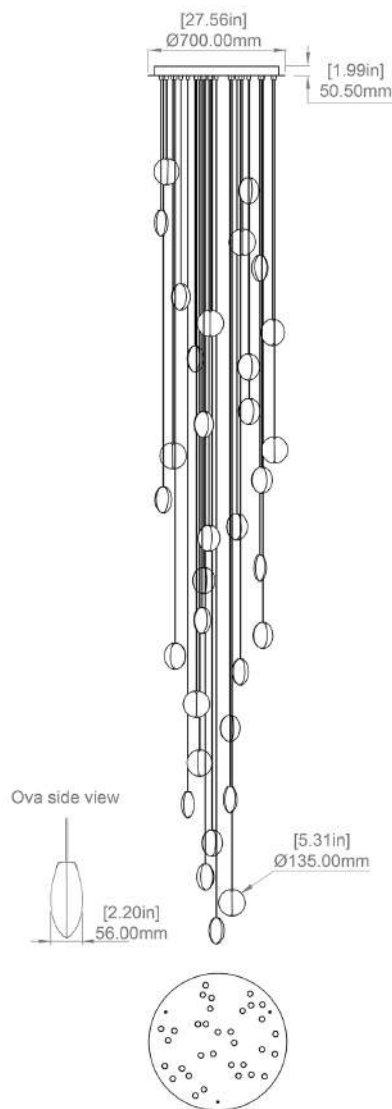

OVA C33 ROUND

Ova exudes an ethereal glow that can turn any space into a sanctuary of elegance. Carefully handmade into dimensional layers of glass, Ova casts a diffused and ambient warmth through its womb-like, translucent inner body – bringing an energetic incandescence to its life-like composition.

Nestled within an instinctively familiar form, Ova's luminescence brings a depth of movement that seemingly transforms from every vantage point.

FINISH

Frosted White Glass, White Canopy
Frosted White Glass, Black Canopy
Clear White Glass, White Canopy
Clear White Glass, Black Canopy
Clear Amber Glass, White Canopy
Clear Amber Glass, Black Canopy
Satin Amber Glass, White Canopy
Satin Amber Glass, Black Canopy

SKU

OV.R33FGL.1
OV.R33FGL.2
OV.R33CGL.1
OV.R33CGL.2
OV.R33AMBCGL.1
OV.R33AMBCGL.2
OV.R33AMBSTNGL.1
OV.R33AMBSTNGL.2

MATERIALS

Glass

LAMPING

G4 LED 66W
8250 lumens
2700K

CRI >

V, 1-10V, PUSH, PWM
15,000 lifetime hours

VOLTAGE

110V V, 220V V (AC)
120 V (DC)

WEIGHT

lbs, kg

CANOPY

700mm (27.5") diameter
50.50mm (1.99") depth
Brushed brass, silk black, white
RAL9003
Round

CABLE MEASURE

3m (10 ft) or 10m (32.8 ft) standard adjustable
Coax kevlar cable

CERTIFICATION

CUSTOM OPTIONS

Dimming support (technical documents available)
Design configuration support available

Please inquire for pricing and lead time.

STANDARD FINISHES

Image shown: Ova C33, Clear White Glass.