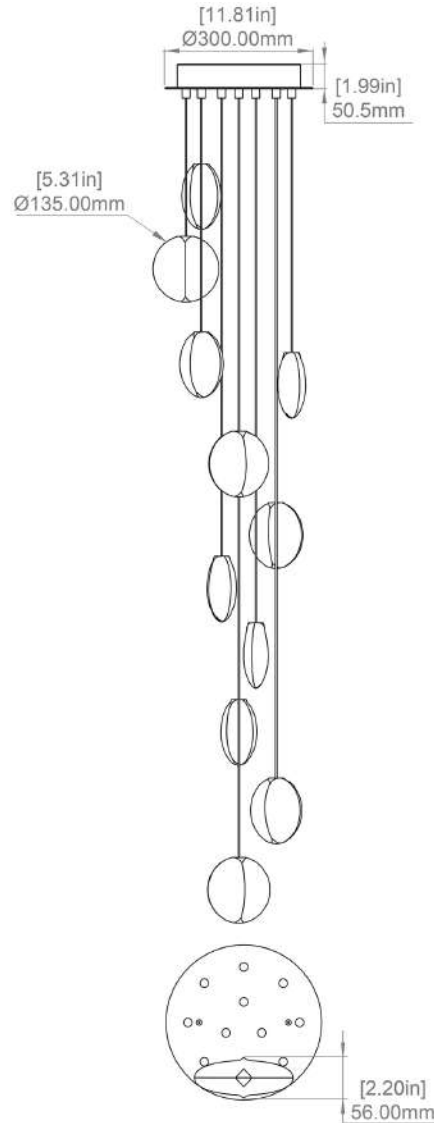

OVA C11 ROUND

Ova exudes an ethereal glow that can turn any space into a sanctuary of elegance. Carefully handmade into dimensional layers of glass, Ova casts a diffused and ambient warmth through its womb-like, translucent inner body – bringing an energetic incandescence to its life-like composition.

Nestled within an instinctively familiar form, Ova's luminescence brings a depth of movement that seemingly transforms from every vantage point.

FINISH

Frosted White Glass, White Canopy
Frosted White Glass, Black Canopy
Clear White Glass, White Canopy
Clear White Glass, Black Canopy
Clear Amber Glass, White Canopy
Clear Amber Glass, Black Canopy
Satin Amber Glass, White Canopy
Satin Amber Glass, Black Canopy

SKU

OV.R11FGL.1
OV.R11FGL.2
OV.R11CGL.1
OV.R11CGL.2
OV.R11AMBCGL.1
OV.R11AMBCGL.2
OV.R11AMBSTNGL.1
OV.R11AMBSTNGL.2

MATERIALS

Glass

LAMPING

G4 LED 22W
2750 lumens
2700K

CRI >

V, 1-10V, PUSH, PWM
15,000 lifetime hours

VOLTAGE

110V V, 220V V (AC)

WEIGHT

24.7 lbs, kg

CANOPY

300mm (11.8") diameter
50.50mm (1.99") depth
Brushed brass, silk black, white
RAL9003
Round

CABLE MEASURE

3m (10 ft) standard adjustable
Coax kevlar cable

CERTIFICATION

CUSTOM OPTIONS

Extended cable length (10m / 32.8ft)
upon request
Design configuration support
available

Please inquire for pricing and lead time.

STANDARD FINISHES

Image shown: Ova C11, Clear White Glass.