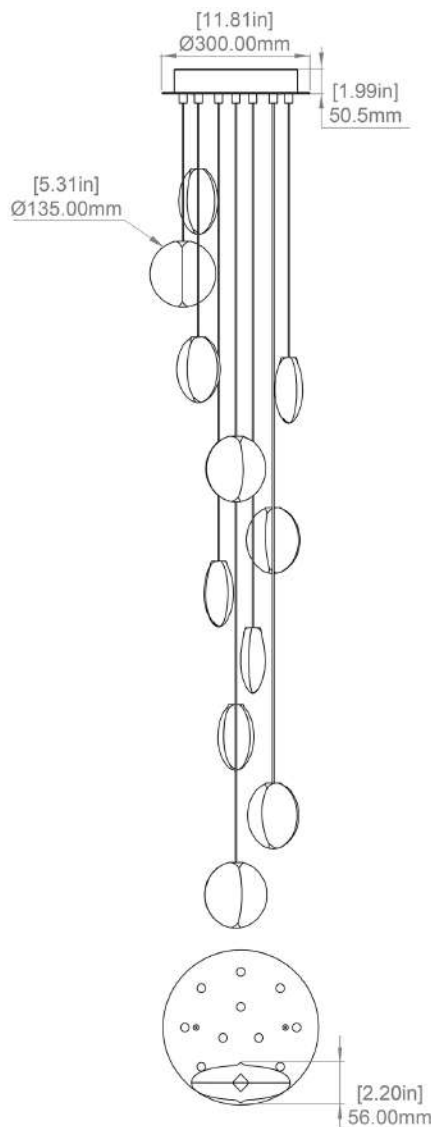

OVA COLOURED - C11 ROUND

Ova exudes an ethereal glow that can turn any space into a sanctuary of elegance. Carefully handmade into dimensional layers of glass, Coloured Ova casts a diffused and vibrant radiance through its womb-like, translucent inner body – bringing a whimsical incandescence to its life-like composition.

Coloured glass options: Steel Blue, Heron Blue, Emerald Green, Sprout Green, Blush Pink, Fuchsia Pink, Bordeaux Red.

FINISH
Steel Blue, White Canopy
Steel Blue, Black Canopy
Heron Blue, White Canopy
Heron Blue, Black Canopy
Emerald Green, White Canopy
Emerald Green, Black Canopy
Sprout Green, White Canopy
Sprout Green, Black Canopy
Blush Pink, White Canopy
Blush Pink, Black Canopy
Fuchsia Rose, White Canopy
Fuchsia Rose, Black Canopy
Bordeaux Red, White Canopy
Bordeaux Red, Black Canopy

SKU

MATERIALS
Satin Glass

LAMPING
G4 LED 22W
2750 lumens
3000K

CRI >
V, 1-10V, PUSH, PWM
15,000 lifetime hours

VOLTAGE
110V V, 220V V (AC)

WEIGHT
24.7 lbs, kg

CANOPY
300mm (11.8") diameter
50.50mm (1.99") depth
Brushed brass, silk black, white
RAL9003
Round

CABLE MEASURE
3m (10 ft) standard adjustable
Coax kevlar cable

CERTIFICATION

CUSTOM OPTIONS
Extended cable length (10m / 32.8ft)
upon request
Design configuration support
available

Please inquire for pricing and lead time.

STANDARD FINISHES

Image shown: Ova C11, Bordeaux Red Satin Glass.