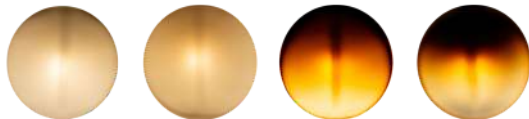

OVA C1 ROUND

Ova exudes an ethereal glow that can turn any space into a sanctuary of elegance. Carefully handmade into dimensional layers of glass, Ova casts a diffused and ambient warmth through its womb-like, translucent inner body – bringing an energetic incandescence to its life-like composition.

Nestled within an instinctively familiar form, Ova's luminescence brings a depth of movement that seemingly transforms from every vantage point.

FINISH

Frosted White Glass, White Canopy
Frosted White Glass, Black Canopy
Clear White Glass, White Canopy
Clear White Glass, Black Canopy
Clear Amber Glass, White Canopy
Clear Amber Glass, Black Canopy
Satin Amber Glass, White Canopy
Satin Amber Glass, Black Canopy

SKU

OV.R1FGL.1
OV.R1FGL.2
OV.R1CGL.1
OV.R1CGL.2
OV.R1AMBCGL.1
OV.R1AMBCGL.2
OV.R1AMBSTNGL.1
OV.R1AMBSTNGL.2

MATERIALS

Glass

LAMPING

G4 LED 2W
250 lumens
2700K
CRI > 90
0-10V, 1-10V, PUSH, PWM
15,000 lifetime hours

VOLTAGE

110V V, 220V V (AC)

WEIGHT

2.06 lbs, kg

CANOPY

180mm (7.09") diameter
28mm (1.11") depth
Brushed brass, silk black, white
RAL9003
Round

CABLE MEASURE

3m (10 ft) standard adjustable
Coax kevlar cable

CERTIFICATION

CUSTOM OPTIONS

Extended cable length (10m / 32.8ft)
upon request
Design configuration support
available

Please inquire for pricing and lead time.

STANDARD FINISHES

Image shown: Ova C1, Clear White Glass.