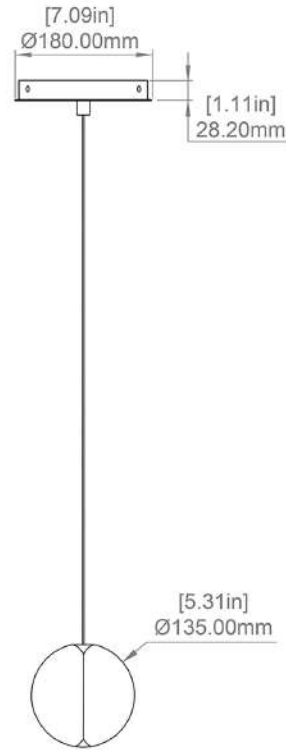

OVA COLOURED - C1 ROUND

Ova exudes an ethereal glow that can turn any space into a sanctuary of elegance. Carefully handmade into dimensional layers of glass, Coloured Ova casts a diffused and vibrant radiance through its womb-like, translucent inner body – bringing a whimsical incandescence to its life-like composition.

Coloured glass options: Steel Blue, Heron Blue, Emerald Green, Sprout Green, Blush Pink, Fuchsia Pink, Bordeaux Red.

FINISH	SKU
Steel Blue, White Canopy	
Steel Blue, Black Canopy	
Heron Blue, White Canopy	
Heron Blue, Black Canopy	
Emerald Green, White Canopy	
Emerald Green, Black Canopy	
Sprout Green, White Canopy	
Sprout Green, Black Canopy	
Blush Pink, White Canopy	
Blush Pink, Black Canopy	
Fuchsia Rose, White Canopy	
Fuchsia Rose, Black Canopy	
Bordeaux Red, White Canopy	
Bordeaux Red, Black Canopy	

MATERIALS

Satin Glass

LAMPING

G4 LED 2W
250 lumens
3000K

CRI > V, 1-10V, PUSH, PWM
15,000 lifetime hours

VOLTAGE
110V V, 220V V (AC)

WEIGHT
2.06 lbs, kg

CANOPY
180mm (7.09") diameter
28mm (1.11") depth
Brushed brass, silk black, white
RAL9003
Round

CABLE MEASURE
3m (10 ft) standard adjustable
Coax kevlar cable

CERTIFICATION

CUSTOM OPTIONS
Extended cable length (10m / 32.8ft)
upon request
Design configuration support
available

Please inquire for pricing and lead time.

STANDARD FINISHES

Image shown: Ova C1, Fuchsia Rose Satin Glass.