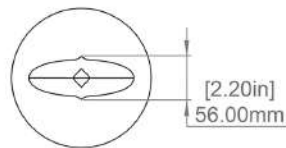

OVA C1 ROUND

Ova exudes an ethereal glow that can turn any space into a sanctuary of elegance. Carefully handmade into dimensional layers of glass, Ova casts a diffused and ambient warmth through its womb-like, translucent inner body – bringing an energetic incandescence to its life-like composition.

Nestled within an instinctively familiar form, Ova's luminescence brings a depth of movement that seemingly transforms from every vantage point.

FINISH

Frosted White Glass, White Canopy
Frosted White Glass, Black Canopy
Clear White Glass, White Canopy
Clear White Glass, Black Canopy
Clear Amber Glass, White Canopy
Clear Amber Glass, Black Canopy
Satin Amber Glass, White Canopy
Satin Amber Glass, Black Canopy

SKU

OV.R1FGL.1
OV.R1FGL.2
OV.R1CGL.1
OV.R1CGL.2
OV.R1AMBCGL.1
OV.R1AMBCGL.2
OV.R1AMBSTNGL.1
OV.R1AMBSTNGL.2

MATERIALS

Glass

LAMPING

G4 LED 2W
250 lumens
2700K
CRI > 90
0-10V, 1-10V, PUSH, PWM
15,000 lifetime hours

VOLTAGE

110V V, 220V V (AC)

WEIGHT

2.06 lbs, kg

CANOPY

180mm (7.09") diameter
28mm (1.11") depth
Brushed brass, silk black, white
RAL9003
Round

CABLE MEASURE

3m (10 ft) standard adjustable
Coax kevlar cable

CERTIFICATION

CUSTOM OPTIONS

Extended cable length (10m / 32.8ft)
upon request
Design configuration support
available

Please inquire for pricing and lead time.

STANDARD FINISHES

Image shown: Ova C1, Clear White Glass.