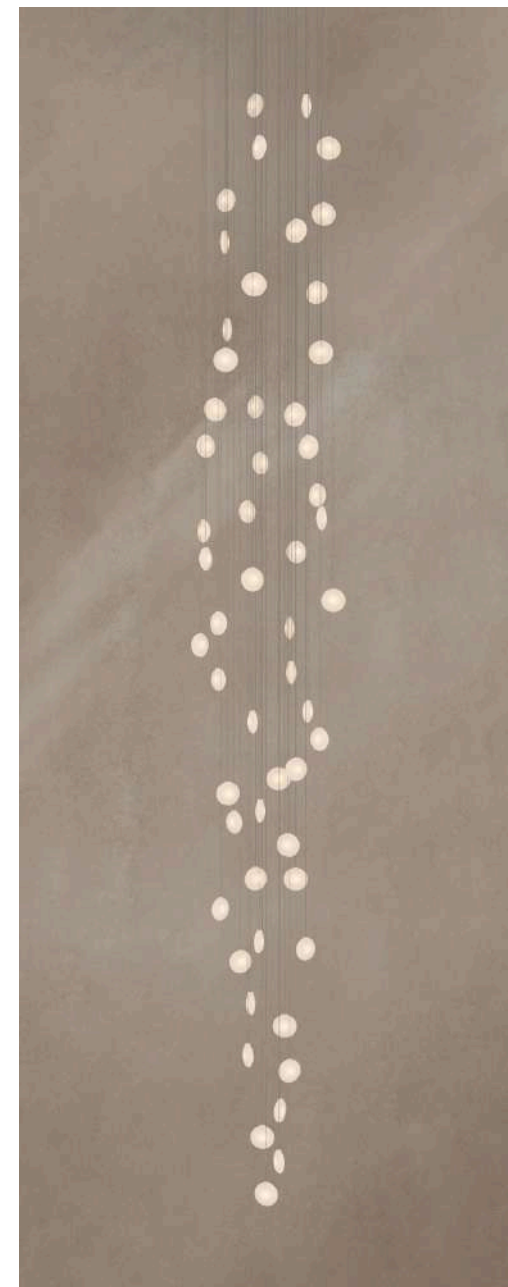

## STANDARD FINISHES

Image shown: Ova C55, Clear White Glass.

# OVA COLOURED - C55 ROUND

Ova exudes an ethereal glow that can turn any space into a sanctuary of elegance. Carefully handmade into dimensional layers of glass, Coloured Ova casts a diffused and vibrant radiance through its womb-like, translucent inner body – bringing a whimsical incandescence to its life-like composition.