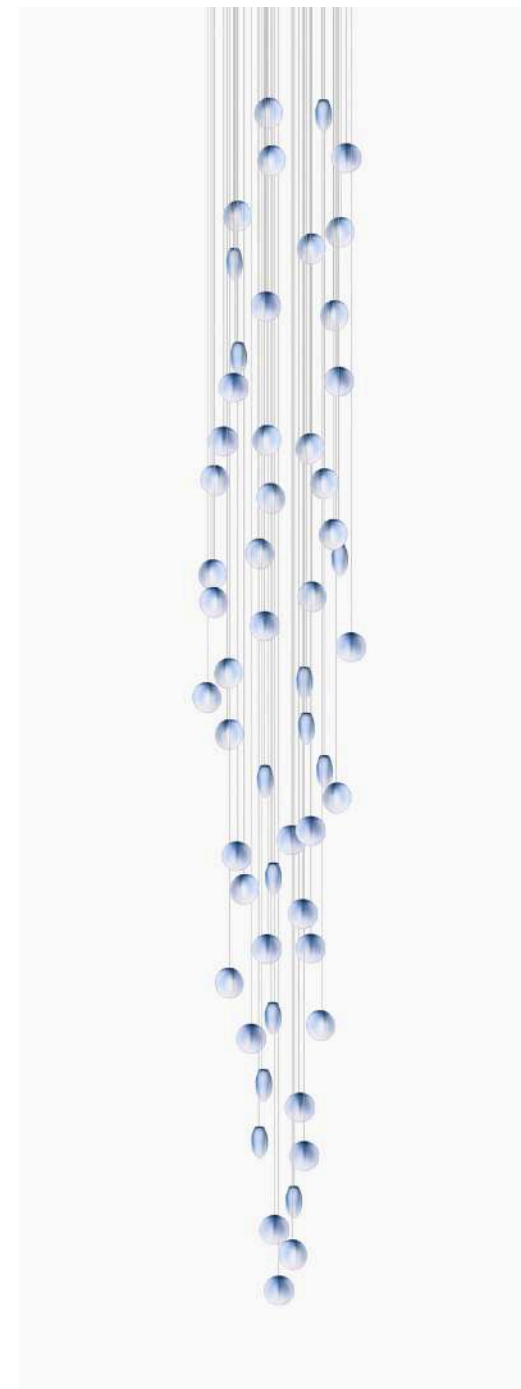

*Please inquire for pricing and lead time*

**STANDARD FINISHES**

Image shown: Ova C55, Steel Blue Satin Glass.