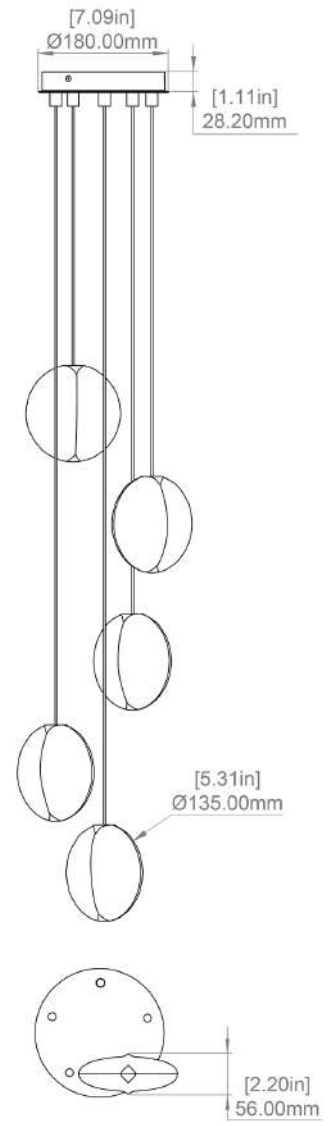

OVA COLOURED - C5 ROUND

Ova exudes an ethereal glow that can turn any space into a sanctuary of elegance. Carefully handmade into dimensional layers of glass, Coloured Ova casts a diffused and vibrant radiance through its womb-like, translucent inner body – bringing a whimsical incandescence to its life-like composition.

Coloured glass options: Steel Blue, Heron Blue, Emerald Green, Sprout Green, Blush Pink, Fuchsia Pink, Bordeaux Red.

FINISH	SKU
Steel Blue, White Canopy	
Steel Blue, Black Canopy	
Heron Blue, White Canopy	
Heron Blue, Black Canopy	
Emerald Green, White Canopy	
Emerald Green, Black Canopy	
Sprout Green, White Canopy	
Sprout Green, Black Canopy	
Blush Pink, White Canopy	
Blush Pink, Black Canopy	
Fuchsia Rose, White Canopy	
Fuchsia Rose, Black Canopy	
Bordeaux Red, White Canopy	
Bordeaux Red, Black Canopy	

MATERIALS

Satin Glass

LAMPING

G4 LED 10W
1250 lumens
3000K

CRI >

V, 1-10V, PUSH, PWM
15,000 lifetime hours

VOLTAGE

110V V, 220V V (AC)

WEIGHT

10.3 lbs, 4.67 kg

CANOPY

180mm (7.09") diameter
28mm (1.11") depth
white RAL9003
Round

CABLE MEASURE

3m (10 ft) standard adjustable
Coax kevlar cable

CERTIFICATION

CUSTOM OPTIONS

Extended cable length (10m / 32.8ft) upon request
Design configuration support available

Please inquire for pricing and lead time.

STANDARD FINISHES

Image shown: Ova C5, Blush Pink Satin Glass.