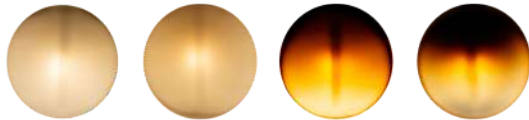

OVA C11 ROUND

Ova exudes an ethereal glow that can turn any space into a sanctuary of elegance. Carefully handmade into dimensional layers of glass, Ova casts a diffused and ambient warmth through its womb-like, translucent inner body – bringing an energetic incandescence to its life-like composition.

Nestled within an instinctively familiar form, Ova's luminescence brings a depth of movement that seemingly transforms from every vantage point.

FINISH

Frosted White Glass, White Canopy
Frosted White Glass, Black Canopy
Clear White Glass, White Canopy
Clear White Glass, Black Canopy
Clear Amber Glass, White Canopy
Clear Amber Glass, Black Canopy
Satin Amber Glass, White Canopy
Satin Amber Glass, Black Canopy

SKU

OV.R11FGL.1
OV.R11FGL.2
OV.R11CGL.1
OV.R11CGL.2
OV.R11AMBCGL.1
OV.R11AMBCGL.2
OV.R11AMBSTNGL.1
OV.R11AMBSTNGL.2

MATERIALS

Glass

LAMPING

G4 LED 22W
2750 lumens
2700K

CRI >

V, 1-10V, PUSH, PWM
15,000 lifetime hours

VOLTAGE

110V V, 220V V (AC)

WEIGHT

24.7 lbs, kg

CANOPY

300mm (11.8") diameter
50.50mm (1.99") depth
Brushed brass, silk black, white
RAL9003
Round

CABLE MEASURE

3m (10 ft) standard adjustable
Coax kevlar cable

CERTIFICATION

CUSTOM OPTIONS

Extended cable length (10m / 32.8ft)
upon request
Design configuration support
available

Please inquire for pricing and lead time.

STANDARD FINISHES

Image shown: Ova C11, Clear White Glass.