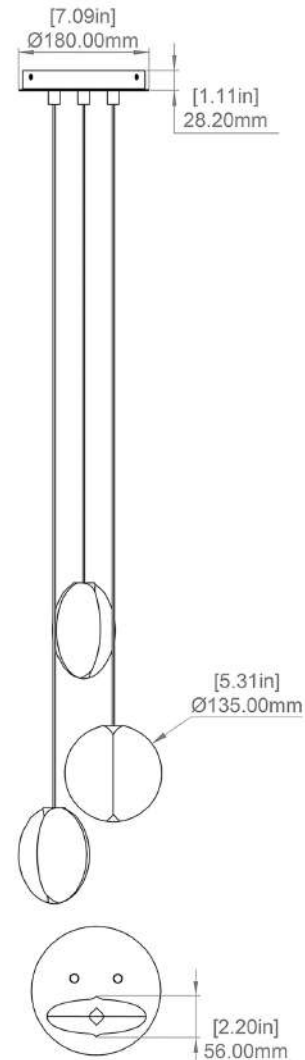

OVA COLOURED - C3 ROUND

Ova exudes an ethereal glow that can turn any space into a sanctuary of elegance. Carefully handmade into dimensional layers of glass, Coloured Ova casts a diffused and vibrant radiance through its womb-like, translucent inner body – bringing a whimsical incandescence to its life-like composition.

Coloured glass options: Steel Blue, Heron Blue, Emerald Green, Sprout Green, Blush Pink, Fuchsia Pink, Bordeaux Red.

FINISH

Steel Blue, White Canopy
Steel Blue, Black Canopy
Heron Blue, White Canopy
Heron Blue, Black Canopy
Emerald Green, White Canopy
Emerald Green, Black Canopy
Sprout Green, White Canopy
Sprout Green, Black Canopy
Blush Pink, White Canopy
Blush Pink, Black Canopy
Fuchsia Rose, White Canopy
Fuchsia Rose, Black Canopy
Bordeaux Red, White Canopy
Bordeaux Red, Black Canopy

SKU

MATERIALS

Satin Glass

LAMPING

G4 LED 6W
750 lumens
3000K

CRI >

V, 1-10V, PUSH, PWM
15,000 lifetime hours

VOLTAGE

110V V, 220V V (AC)

WEIGHT

5.38 lbs, 2.44 kg

CANOPY

180mm (7.09") diameter
28mm (1.11") depth
Brushed brass, silk black, white
RAL9003
Round

CABLE MEASURE

3m (10 ft) standard adjustable
Coax kevlar cable

CERTIFICATION

CUSTOM OPTIONS

Extended cable length (10m / 32.8ft)
upon request
Design configuration support
available

Please inquire for pricing and lead time.

STANDARD FINISHES

Image shown: Ova C3, Emerald Green Satin Glass.