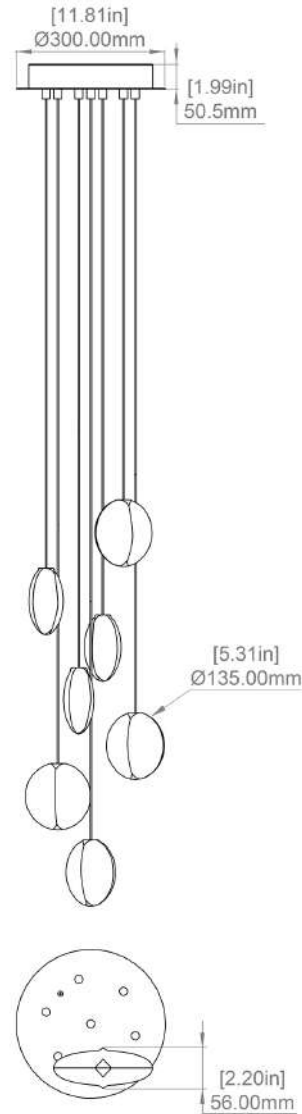

OVA C7 ROUND

Ova exudes an ethereal glow that can turn any space into a sanctuary of elegance. Carefully handmade into dimensional layers of glass, Ova casts a diffused and ambient warmth through its womb-like, translucent inner body – bringing an energetic incandescence to its life-like composition.

Nestled within an instinctively familiar form, Ova's luminescence brings a depth of movement that seemingly transforms from every vantage point.

FINISH

Frosted White Glass, White Canopy
Frosted White Glass, Black Canopy
Clear White Glass, White Canopy
Clear White Glass, Black Canopy
Clear Amber Glass, White Canopy
Clear Amber Glass, Black Canopy
Satin Amber Glass, White Canopy
Satin Amber Glass, Black Canopy

SKU

OV.R7FGL.1
OV.R7FGL.2
OV.R7CGL.1
OV.R7CGL.2
OV.R7AMBCGL.1
OV.R7AMBCGL.2
OV.R7AMBSTNGL.1
OV.R7AMBSTNGL.2

MATERIALS

Glass

LAMPING

G4 LED 14W
1750 lumens
2700K

CRI >

V, 1-10V, PUSH, PWM
15,000 lifetime hours

VOLTAGE

110V V, 220V V (AC)

WEIGHT

18.1 lbs, 8.21 kg

CANOPY

300mm (11.8") diameter
50.50mm (1.99") depth
white RAL9003
Round

CABLE MEASURE

3m (10 ft) standard adjustable
Coax kevlar cable

CERTIFICATION

CUSTOM OPTIONS

Extended cable length (10m / 32.8ft)
upon request
Design configuration support
available

Please inquire for pricing and lead time.

STANDARD FINISHES

Image shown: Ova C7, Clear White Glass.