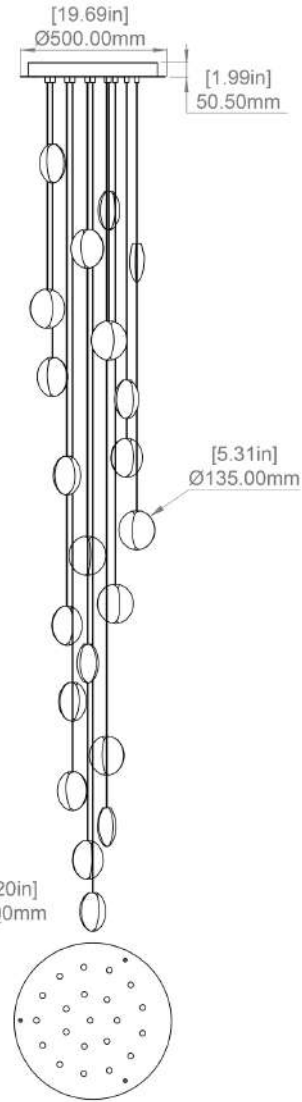

OVA C21 ROUND

Ova exudes an ethereal glow that can turn any space into a sanctuary of elegance. Carefully handmade into dimensional layers of glass, Ova casts a diffused and ambient warmth through its womb-like, translucent inner body – bringing an energetic incandescence to its life-like composition.

Nestled within an instinctively familiar form, Ova's luminescence brings a depth of movement that seemingly transforms from every vantage point.

FINISH

Frosted White Glass, White Canopy
Frosted White Glass, Black Canopy
Clear White Glass, White Canopy
Clear White Glass, Black Canopy
Clear Amber Glass, White Canopy
Clear Amber Glass, Black Canopy
Satin Amber Glass, White Canopy
Satin Amber Glass, Black Canopy

SKU

OV.R21FGL.1
OV.R21FGL.2
OV.R21CGL.1
OV.R21CGL.2
OV.R21AMBCGL.1
OV.R21AMBCGL.2
OV.R21AMBSTNGL.1
OV.R21AMBSTNGL.2

MATERIALS

Glass

LAMPING

G4 LED 42W
5250 lumens
2700K

CRI >

V, 1-10V, PUSH, PWM
15,000 lifetime hours

VOLTAGE

110V V, 220V V (AC)

WEIGHT

47.9 lbs, kg

CANOPY

500mm (19.69") diameter
50.50mm (1.99") depth
Brushed brass, silk black, white
RAL9003
Round

CABLE MEASURE

3m (10 ft) standard adjustable
Coax kevlar cable

CERTIFICATION

CUSTOM OPTIONS

Extended cable length (10m / 32.8ft)
upon request
Design configuration support
available

Please inquire for pricing and lead time.

STANDARD FINISHES

Image shown: Ova C21, Clear White Glass.