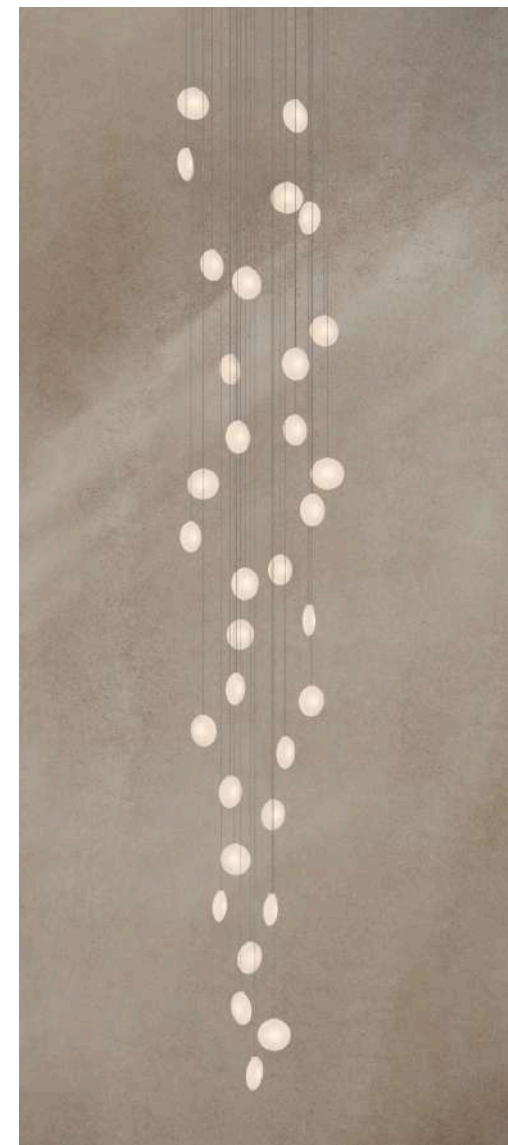

## STANDARD FINISHES

Image shown: Ova C33, Clear White Glass.