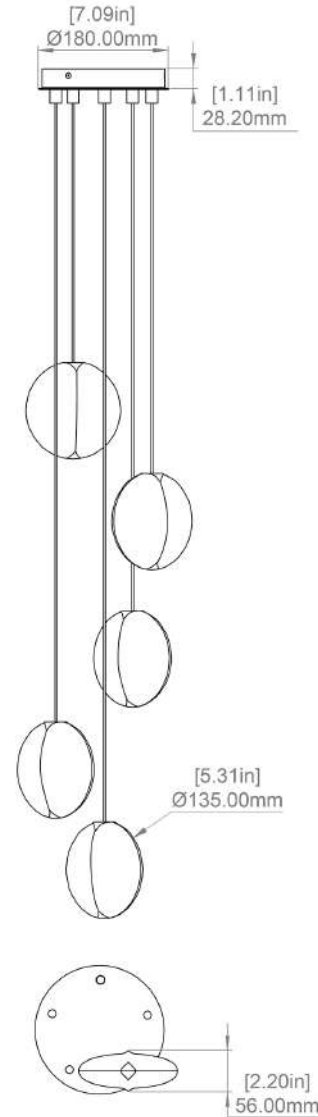

OVA C5 ROUND

Ova exudes an ethereal glow that can turn any space into a sanctuary of elegance. Carefully handmade into dimensional layers of glass, Ova casts a diffused and ambient warmth through its womb-like, translucent inner body – bringing an energetic incandescence to its life-like composition.

Nestled within an instinctively familiar form, Ova's luminescence brings a depth of movement that seemingly transforms from every vantage point.

FINISH

Frosted White Glass, White Canopy
Frosted White Glass, Black Canopy
Clear White Glass, White Canopy
Clear White Glass, Black Canopy
Clear Amber Glass, White Canopy
Clear Amber Glass, Black Canopy
Satin Amber Glass, White Canopy
Satin Amber Glass, Black Canopy

SKU

OV.R5FGL.1
OV.R5FGL.2
OV.R5CGL.1
OV.R5CGL.2
OV.R5AMBCGL.1
OV.R5AMBCGL.2
OV.R5AMBSTNGL.1
OV.R5AMBSTNGL.2

MATERIALS

Glass

LAMPING

G4 LED 10W
1250 lumens
2700K

CRI >

V, 1-10V, PUSH, PWM
15,000 lifetime hours

VOLTAGE

110V V, 220V V (AC)

WEIGHT

10.3 lbs, 4.67 kg

CANOPY

180mm (7.09") diameter
28mm (1.11") depth
white RAL9003
Round

CABLE MEASURE

3m (10 ft) standard adjustable
Coax kevlar cable

CERTIFICATION

CUSTOM OPTIONS

Extended cable length (10m / 32.8ft)
upon request
Design configuration support
available

Please inquire for pricing and lead time.

STANDARD FINISHES

Image shown: Ova C5, Clear White Glass.