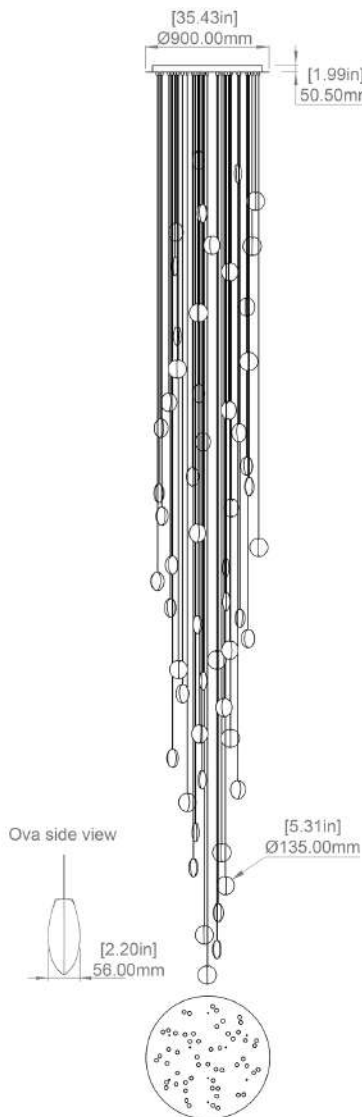

## STANDARD FINISHES

Image shown: Ova C55, Clear White Glass.