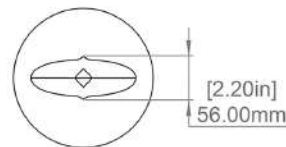

OVA COLOURED - C1 ROUND

Ova exudes an ethereal glow that can turn any space into a sanctuary of elegance. Carefully handmade into dimensional layers of glass, Coloured Ova casts a diffused and vibrant radiance through its womb-like, translucent inner body – bringing a whimsical incandescence to its life-like composition.

Coloured glass options: Steel Blue, Heron Blue, Emerald Green, Sprout Green, Blush Pink, Fuchsia Pink, Bordeaux Red.

FINISH	SKU
Steel Blue, White Canopy	
Steel Blue, Black Canopy	
Heron Blue, White Canopy	
Heron Blue, Black Canopy	
Emerald Green, White Canopy	
Emerald Green, Black Canopy	
Sprout Green, White Canopy	
Sprout Green, Black Canopy	
Blush Pink, White Canopy	
Blush Pink, Black Canopy	
Fuchsia Rose, White Canopy	
Fuchsia Rose, Black Canopy	
Bordeaux Red, White Canopy	
Bordeaux Red, Black Canopy	

MATERIALS

Satin Glass

LAMPING

G4 LED 2W
250 lumens
3000K

CRI > V, 1-10V, PUSH, PWM
15,000 lifetime hours

VOLTAGE
110V V, 220V V (AC)

WEIGHT
2.06 lbs, kg

CANOPY
180mm (7.09") diameter
28mm (1.11") depth
Brushed brass, silk black, white
RAL9003
Round

CABLE MEASURE
3m (10 ft) standard adjustable
Coax kevlar cable

CERTIFICATION

CUSTOM OPTIONS
Extended cable length (10m / 32.8ft)
upon request
Design configuration support
available

Please inquire for pricing and lead time.

STANDARD FINISHES

Image shown: Ova C1, Fuchsia Rose Satin Glass.