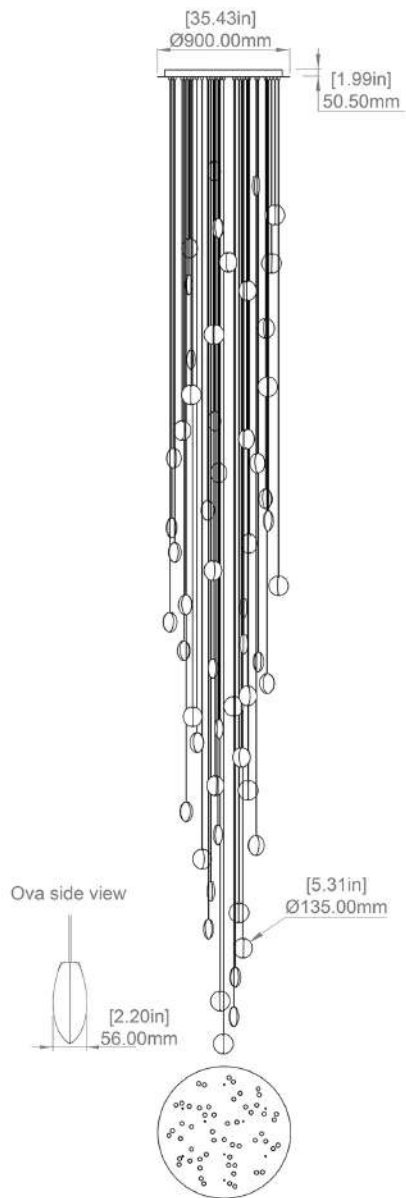

OVA COLOURED - C55 ROUND

Ova exudes an ethereal glow that can turn any space into a sanctuary of elegance. Carefully handmade into dimensional layers of glass, Coloured Ova casts a diffused and vibrant radiance through its womb-like, translucent inner body – bringing a whimsical incandescence to its life-like composition.

Coloured glass options: Steel Blue, Heron Blue, Emerald Green, Sprout Green, Blush Pink, Fuchsia Pink, Bordeaux Red.

FINISH
Steel Blue, White Canopy
Steel Blue, Black Canopy
Heron Blue, White Canopy
Heron Blue, Black Canopy
Emerald Green, White Canopy
Emerald Green, Black Canopy
Sprout Green, White Canopy
Sprout Green, Black Canopy
Blush Pink, White Canopy
Blush Pink, Black Canopy
Fuchsia Rose, White Canopy
Fuchsia Rose, Black Canopy
Bordeaux Red, White Canopy
Bordeaux Red, Black Canopy

SKU

MATERIALS
Satin Glass

LAMPING
G4 LED 110W
13,750 lumens
3000K

CRI >
V, 1-10V, PUSH, PWM
15,000 lifetime hours

VOLTAGE
110V V, 220V V (AC)

WEIGHT
lbs, 48.5 kg

CANOPY
mm (1.99") depth
Brushed brass, silk black, white
RAL9003
Round

CABLE MEASURE
3m (10 ft) or 10m (32.8 ft) standard adjustable
Coax kevlar cable

CERTIFICATION

CUSTOM OPTIONS
Dimming support (technical documents available)
Design configuration support available

Please inquire for pricing and lead time

STANDARD FINISHES

Image shown: Ova C55, Steel Blue Satin Glass.