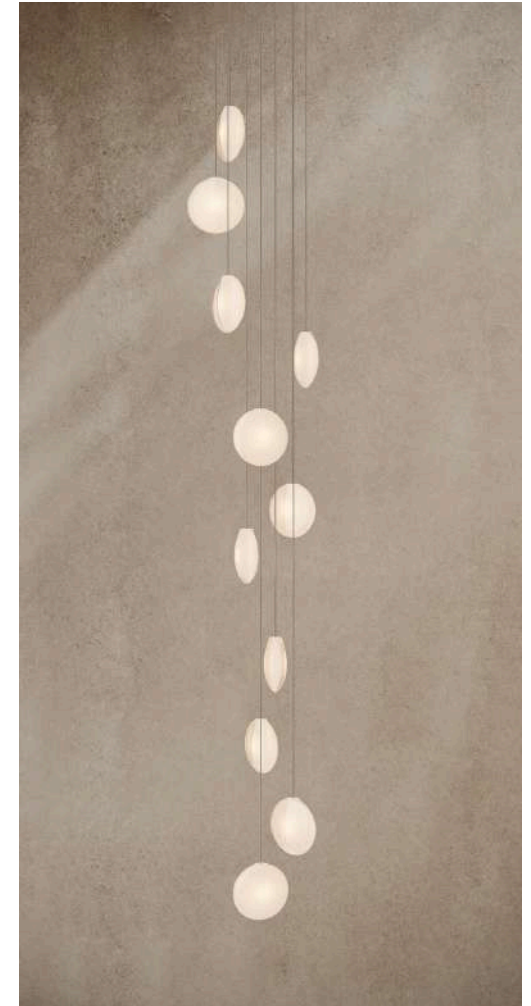

## STANDARD FINISHES

Image shown: Ova C11, Clear White Glass.