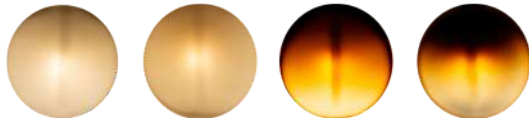

OVA C5 ROUND

Ova exudes an ethereal glow that can turn any space into a sanctuary of elegance. Carefully handmade into dimensional layers of glass, Ova casts a diffused and ambient warmth through its womb-like, translucent inner body – bringing an energetic incandescence to its life-like composition.

Nestled within an instinctively familiar form, Ova's luminescence brings a depth of movement that seemingly transforms from every vantage point.

FINISH

Frosted White Glass, White Canopy
Frosted White Glass, Black Canopy
Clear White Glass, White Canopy
Clear White Glass, Black Canopy
Clear Amber Glass, White Canopy
Clear Amber Glass, Black Canopy
Satin Amber Glass, White Canopy
Satin Amber Glass, Black Canopy

SKU

OV.R5FGL.1
OV.R5FGL.2
OV.R5CGL.1
OV.R5CGL.2
OV.R5AMBCGL.1
OV.R5AMBCGL.2
OV.R5AMBSTNGL.1
OV.R5AMBSTNGL.2

MATERIALS

Glass

LAMPING

G4 LED 10W
1250 lumens
2700K

CRI >

V, 1-10V, PUSH, PWM
15,000 lifetime hours

VOLTAGE

110V V, 220V V (AC)

WEIGHT

10.3 lbs, 4.67 kg

CANOPY

180mm (7.09") diameter
28mm (1.11") depth
white RAL9003
Round

CABLE MEASURE

3m (10 ft) standard adjustable
Coax kevlar cable

CERTIFICATION

CUSTOM OPTIONS

Extended cable length (10m / 32.8ft)
upon request
Design configuration support
available

Please inquire for pricing and lead time.

STANDARD FINISHES

Image shown: Ova C5, Clear White Glass.