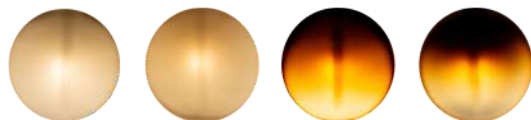

## STANDARD FINISHES

Image shown: Ova C33, Clear White Glass.