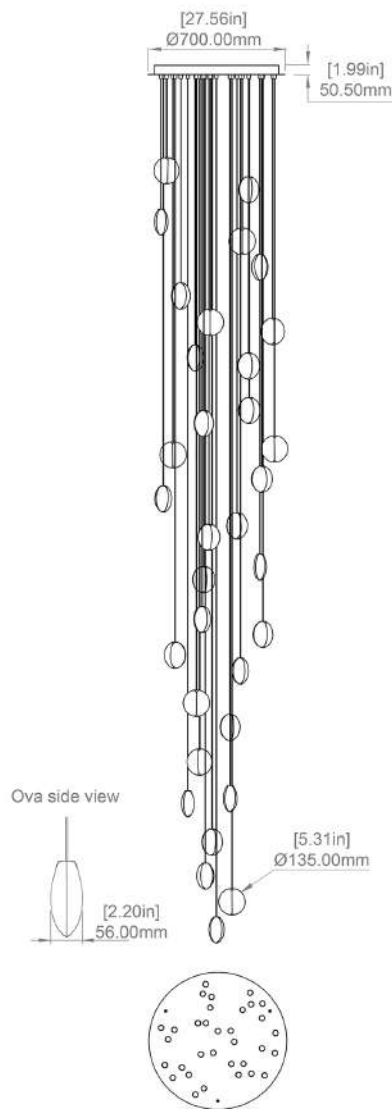

OVA COLOURED - C33 ROUND

Ova exudes an ethereal glow that can turn any space into a sanctuary of elegance. Carefully handmade into dimensional layers of glass, Coloured Ova casts a diffused and vibrant radiance through its womb-like, translucent inner body – bringing a whimsical incandescence to its life-like composition.

Coloured glass options: Steel Blue, Heron Blue, Emerald Green, Sprout Green, Blush Pink, Fuchsia Pink, Bordeaux Red.

FINISH

Steel Blue, White Canopy
Steel Blue, Black Canopy
Heron Blue, White Canopy
Heron Blue, Black Canopy
Emerald Green, White Canopy
Emerald Green, Black Canopy
Sprout Green, White Canopy
Sprout Green, Black Canopy
Blush Pink, White Canopy
Blush Pink, Black Canopy
Fuchsia Rose, White Canopy
Fuchsia Rose, Black Canopy
Bordeaux Red, White Canopy
Bordeaux Red, Black Canopy

SKU

MATERIALS

Satin Glass

LAMPING

G4 LED 66W
8250 lumens
3000K

CRI >

V, 1-10V, PUSH, PWM
15,000 lifetime hours

VOLTAGE

110V V, 220V V (AC)
120 V (DC)

WEIGHT

lbs, kg

CANOPY

700mm (27.5") diameter
50.50mm (1.99") depth
Brushed brass, silk black, white
RAL9003
Round

CABLE MEASURE

3m (10 ft) or 10m (32.8 ft) standard adjustable
Coax kevlar cable

CERTIFICATION

CUSTOM OPTIONS

Dimming support (technical documents available)
Design configuration support available

Please inquire for pricing and lead time.

STANDARD FINISHES

Image shown: Ova C33, Bordeaux Red Satin Glass.

MATTHEW McCORMICK