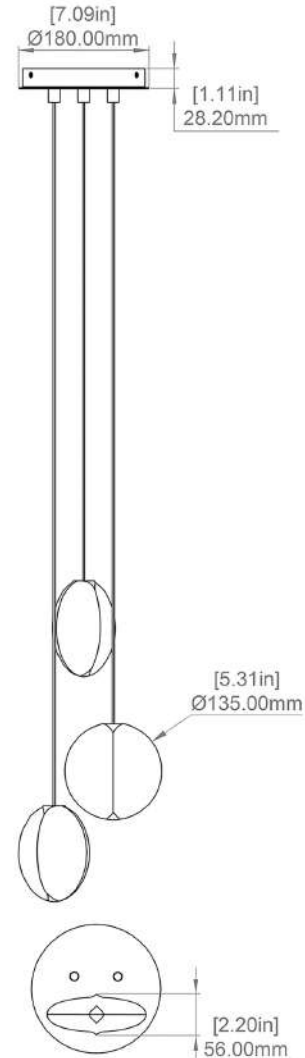

OVA C3 ROUND

Ova exudes an ethereal glow that can turn any space into a sanctuary of elegance. Carefully handmade into dimensional layers of glass, Ova casts a diffused and ambient warmth through its womb-like, translucent inner body – bringing an energetic incandescence to its life-like composition.

Nestled within an instinctively familiar form, Ova's luminescence brings a depth of movement that seemingly transforms from every vantage point.

FINISH

Frosted White Glass, White Canopy
Frosted White Glass, Black Canopy
Clear White Glass, White Canopy
Clear White Glass, Black Canopy
Clear Amber Glass, White Canopy
Clear Amber Glass, Black Canopy
Satin Amber Glass, White Canopy
Satin Amber Glass, Black Canopy

SKU

OV.R3FGL.1
OV.R3FGL.2
OV.R3CGL.1
OV.R3CGL.2
OV.R3AMBCGL.1
OV.R3AMBCGL.2
OV.R3AMBSTNGL.1
OV.R3AMBSTNGL.2

MATERIALS

Glass

LAMPING

G4 LED 6W
750 lumens
2700K
CRI > 90
0-10V, 1-10V, PUSH, PWM
15,000 lifetime hours

VOLTAGE

110V V, 220V V (AC)

WEIGHT

5.38 lbs, 2.44 kg

CANOPY

180mm (7.09") diameter
28mm (1.11") depth
Brushed brass, silk black, white
RAL9003
Round

CABLE MEASURE

3m (10 ft) standard adjustable
Coax kevlar cable

CERTIFICATION

CUSTOM OPTIONS

Extended cable length (10m / 32.8ft)
upon request
Design configuration support
available

Please inquire for pricing and lead time.

STANDARD FINISHES

Image shown: Ova C3, Clear White Glass.