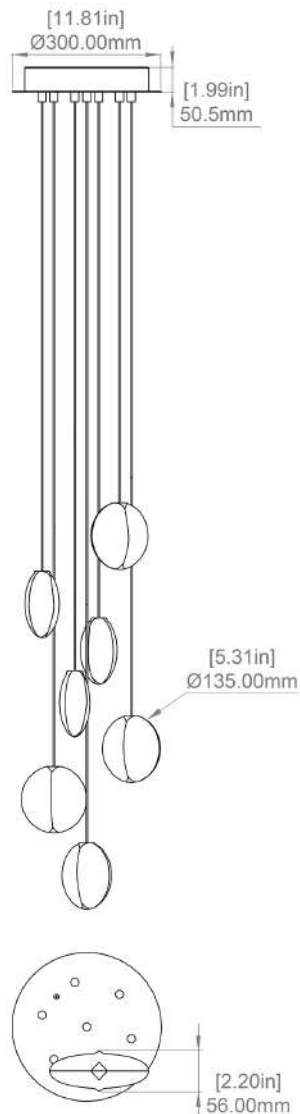

OVA COLOURED - C7 ROUND

Ova exudes an ethereal glow that can turn any space into a sanctuary of elegance. Carefully handmade into dimensional layers of glass, Coloured Ova casts a diffused and vibrant radiance through its womb-like, translucent inner body – bringing a whimsical incandescence to its life-like composition.

Coloured glass options: Steel Blue, Heron Blue, Emerald Green, Sprout Green, Blush Pink, Fuchsia Pink, Bordeaux Red.

FINISH	SKU
Steel Blue, White Canopy	
Steel Blue, Black Canopy	
Heron Blue, White Canopy	
Heron Blue, Black Canopy	
Emerald Green, White Canopy	
Emerald Green, Black Canopy	
Sprout Green, White Canopy	
Sprout Green, Black Canopy	
Blush Pink, White Canopy	
Blush Pink, Black Canopy	
Fuchsia Rose, White Canopy	
Fuchsia Rose, Black Canopy	
Bordeaux Red, White Canopy	
Bordeaux Red, Black Canopy	

MATERIALS

Satin Glass

LAMPING

G4 LED 14W
1750 lumens
3000K

CRI >
V, 1-10V, PUSH, PWM
15,000 lifetime hours

VOLTAGE
110V V, 220V V (AC)

WEIGHT
18.1 lbs, 8.21 kg

CANOPY
300mm (11.8") diameter
50.50mm (1.99") depth
white RAL9003
Round

CABLE MEASURE
3m (10 ft) standard adjustable
Coax kevlar cable

CUSTOM OPTIONS
Extended cable length (10m / 32.8ft)
upon request
Design configuration support
available

Please inquire for pricing and lead time.

STANDARD FINISHES

Image shown: Ova C7, Sprout Green Satin Glass.