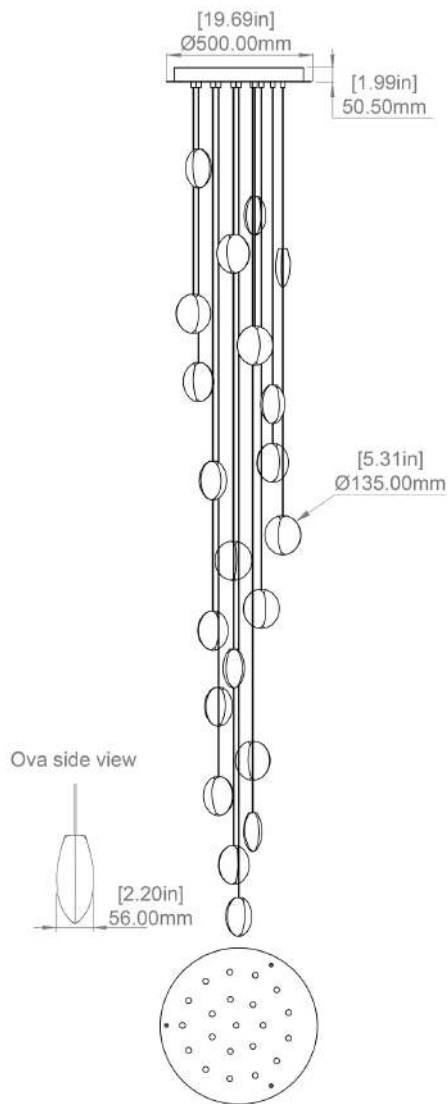

OVA COLOURED - C21 ROUND

Ova exudes an ethereal glow that can turn any space into a sanctuary of elegance. Carefully handmade into dimensional layers of glass, Coloured Ova casts a diffused and vibrant radiance through its womb-like, translucent inner body – bringing a whimsical incandescence to its life-like composition.

Coloured glass options: Steel Blue, Heron Blue, Emerald Green, Sprout Green, Blush Pink, Fuchsia Pink, Bordeaux Red.

FINISH
Steel Blue, White Canopy
Steel Blue, Black Canopy
Heron Blue, White Canopy
Heron Blue, Black Canopy
Emerald Green, White Canopy
Emerald Green, Black Canopy
Sprout Green, White Canopy
Sprout Green, Black Canopy
Blush Pink, White Canopy
Blush Pink, Black Canopy
Fuchsia Rose, White Canopy
Fuchsia Rose, Black Canopy
Bordeaux Red, White Canopy
Bordeaux Red, Black Canopy

SKU

MATERIALS
Satin Glass

LAMPING
G4 LED 42W
5250 lumens
3000K

CRI >
V, 1-10V, PUSH, PWM
15,000 lifetime hours

VOLTAGE
110V V, 220V V (AC)

WEIGHT
47.9 lbs, kg

CANOPY
500mm (19.69") diameter
50.50mm (1.99") depth
Brushed brass, silk black, white
RAL9003
Round

CABLE MEASURE
3m (10 ft) standard adjustable
Coax kevlar cable

CERTIFICATION

CUSTOM OPTIONS
Extended cable length (10m / 32.8ft)
upon request
Design configuration support
available

Please inquire for pricing and lead time.

STANDARD FINISHES

Image shown: Ova C21, Heron Blue Satin Glass.