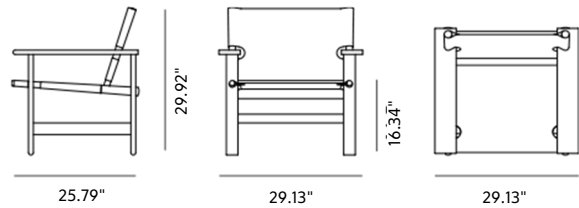

Fredericia