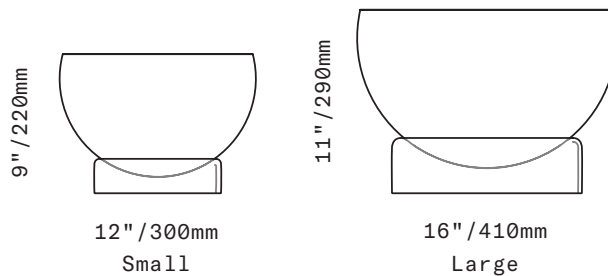

SkLO

View

BOWL

Back row from left: Large in Smoke, Plum, and Fuchsia
Front row from left: Small in Copper Ruby, Olivin, and Pine Tree Green

The View Bowl is created by combining two separate shapes while hot on the glass blower's pipe. The form of the bowl is pressed against a cylindrical base, the rounded surface of the bowl pushing into the space within the cylinder. The tops and bottoms are then cut and polished. Each View Bowl is made up of two transparent colors, one for the bowl and one for the base, creating a complex color relationship.

All glass dimensions are approximate – handblown glass dimensions vary by nature and intent

Made in the Czech Republic

BL731 [---] Small

BL732 [---] Large

- Copper Ruby [COP]
- Olivin [OLV]
- Pine Tree Green [TRQ]
- Fuchsia [FUS]
- Plum [PLM]
- Smoke [SMK]