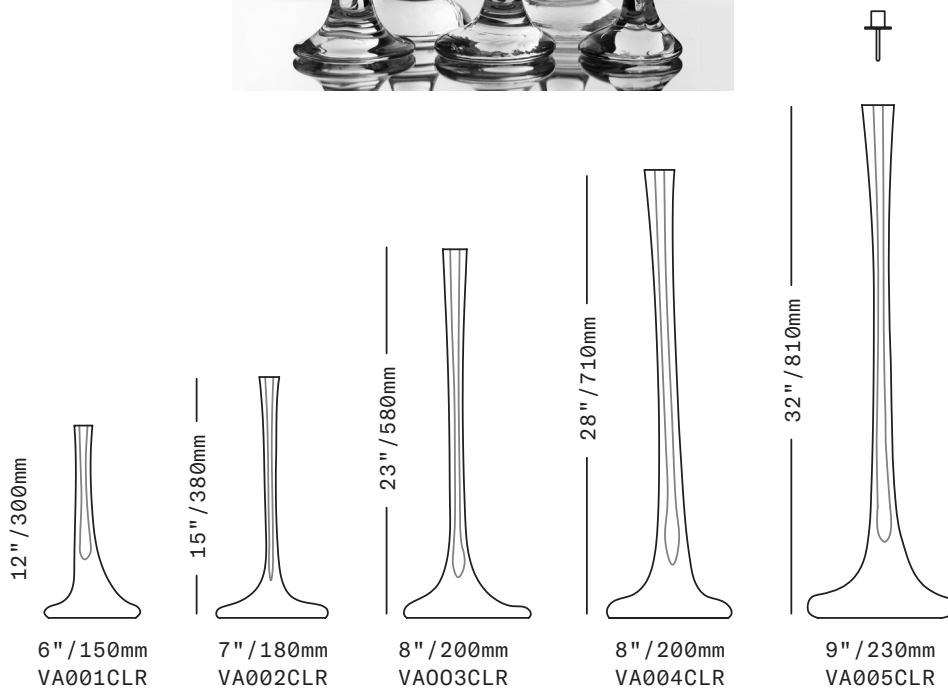

SkLO

Puddle

VESSEL / CANDLESTICK

Sculptural Czech glass vases that double as candlesticks with the addition of a handmade candlecup. Tall and slender with thick bases of solid glass. Each Puddle is handblown, they have a slight off-center organic movement to the stem, and no two are exactly alike.

All glass dimensions are approximate – handblown glass dimensions vary by nature and intent

Made in the Czech Republic

VA001CLR 12"/300mm ○ Clear
 VA002CLR 15"/380mm ○ Clear
 VA003CLR 23"/580mm ○ Clear
 VA004CLR 28"/710mm ○ Clear
 VA005CLR 32"/810mm ○ Clear
 CS201 [---] Candle cup