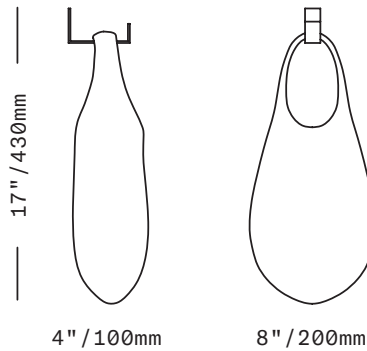

## Hold

### VESSEL

From left: Smoke, New Blue, Olivin, White on steel wall hooks with Dark Oxidized finish  
(Not pictured: Clear and Gray)

SkLO Hold Vessel is a glass wall vase that appears to stretch from the hook on which it hangs. Executed in handblown Czech glass and hung from a handmade hook, SkLO Hold Vessels can be functional vases, or sculptural objects, and benefit from being shown in multiple. Handblown, no two Hold Vessels are exactly alike.

All glass dimensions are approximate – handblown glass dimensions vary by nature and intent

Made in the Czech Republic

VA261 [---][---]

Hold Vessel

Glass colors

- Clear [CLR]
- Gray [GRY]
- New Blue [NBL]
- Olivin [OLV]
- Smoke [SMK]
- White [WHT]