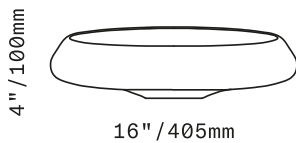

Made entirely without the use of moulds, SkLO Expand Bowls are intentionally irregular and highly organic, to showcase both the skill it takes to produce them, yet tell a story about their handmade origins.

All glass dimensions are approximate – handblown glass dimensions vary by nature and intent

Made in the Czech Republic

CH176 [---]
CH177 [---]

Glass colors

Small
Large

● Olivin [OLV]
● Plum [PLM]
● Smoke [SMK]