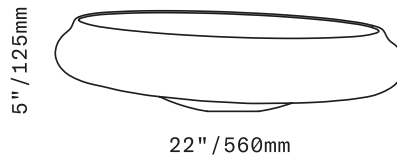

SkLO

Expand

BOWL

From left: Small in Olivin, Smoke, and Plum

Large in Olivin

Made entirely without the use of moulds, SkLO Expand Bowls are intentionally irregular and highly organic, to showcase both the skill it takes to produce them, yet tell a story about their handmade origins.

All glass dimensions are approximate – handblown glass dimensions vary by nature and intent

Made in the Czech Republic

CH176 [---]
CH177 [---]

Glass colors

Small
Large

● Olivin [OLV]
● Plum [PLM]
● Smoke [SMK]