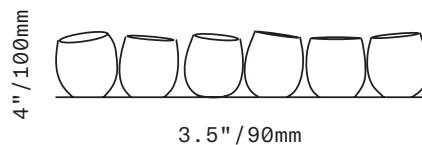

SkLO

Drink

CUP

From left: Opaque Blue Palette, Transparent Blue Palette

From left: Opaque Red Palette, Transparent Red Palette

Drink is a collection of minimal glassware with a focus on color. Available in sets of four, in four palettes of either opaque or transparent glass colors. Drink are intentionally irregular, with a distinct off-center attitude that identifies them as skillfully handmade. Each is individually handblown, no two are exactly alike.

All glass dimensions are approximate – handblown glass dimensions vary by nature and intent

Made in the Czech Republic

CU101 [---]

Glass colors

Drink Cup

- Opaque Blue Palette [POB]
- Transparent Blue Palette [PTB]
- Opaque Red Palette [POR]
- Transparent Red Palette [PTR]