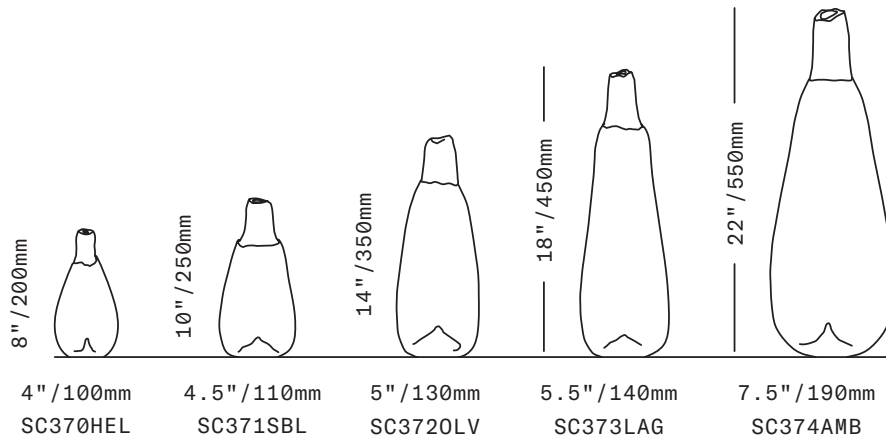

SkLO

Bottle

VESSEL

Clockwise from left: Olivin/14"H, Amber/22"H, Lagoon/18"H, Steel Blue/10"H, Heliotrope/8"H

SkLO Bottle Vessels are expressive vertically proportioned vessels. The necks are double-dipped, and the mouths broken hot from the glassblower's pipe and fire polished. The bottoms have a slight indent detail, a reference to classic glass bottle design. Handblown, no two exactly alike.

Five unique sizes, each size available in one color as shown

All glass dimensions are approximate – handblown glass dimensions vary by nature and intent

Made in the Czech Republic

SC370HEL
SC371SBL
SC372OLV
SC373LAG
SC374AMB

8"/200mm
10"/250mm
14"/350mm
18"/450mm
22"/550mm

● Heliotrope
● Steel Blue
● Olivin
● Lagoon
● Amber

©